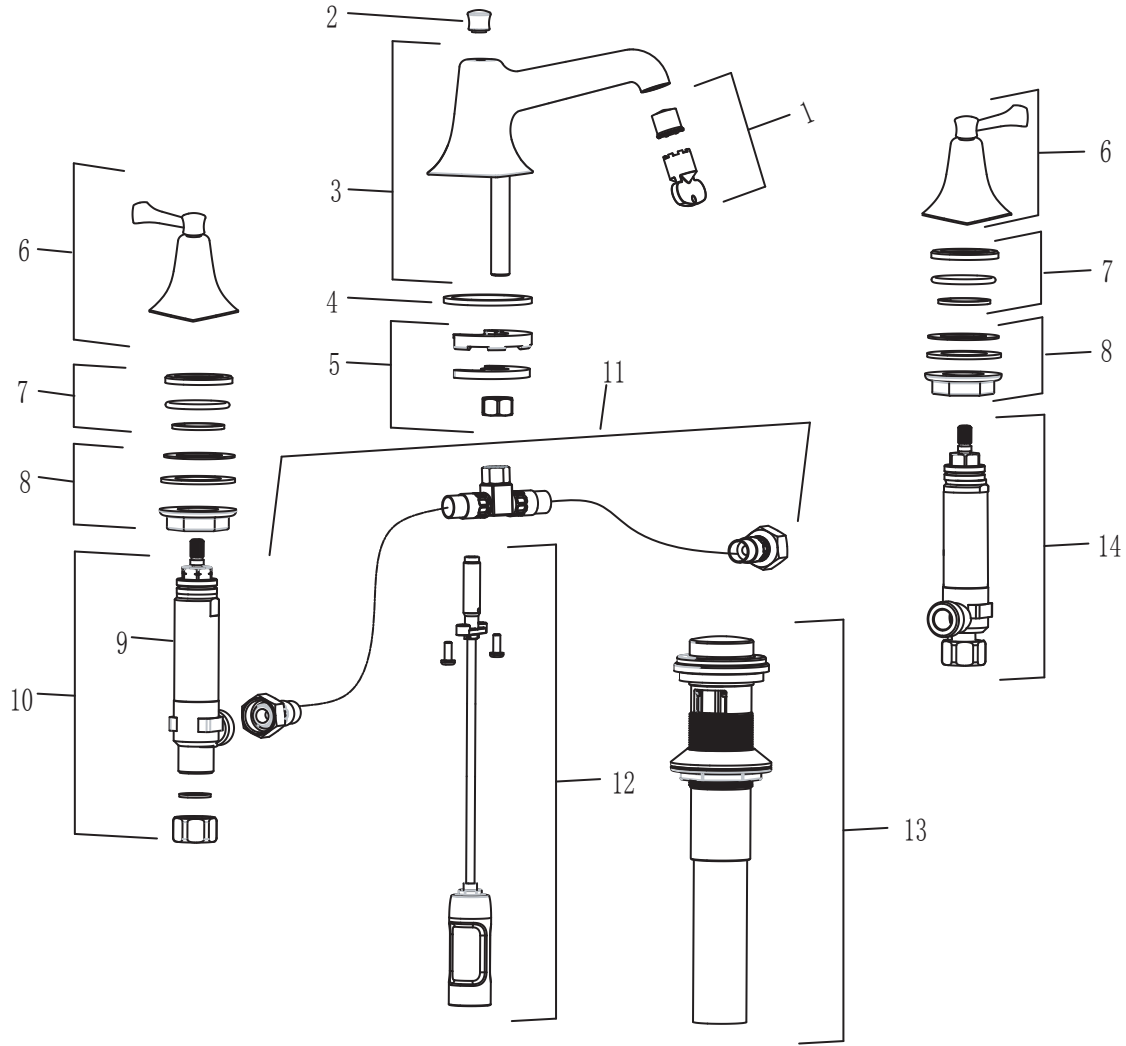

Beginning January 2008

Replace "XXX" with the appropriate code:

Polished Chrome = 100, Old Bronze = 105, Brushed Nickel = 144, Platinum Nickel = 150

**Example Repair Part order:**

52009301.100 in Polished Chrome

52009301.105 in Old Bronze

Pos.	Description	Repair part Number	Delivery quantity	Pos.	Description	Repair part Number	Delivery quantity
1	Aerator & Key	5Y0M0046.191	1piece	8	Mounting Kit	5Y0M0016.191	2 set
2	Knob	52009321.XXX	1piece	9	1/2" Cartridge-hot	5Y0M0017.191	1piece
3	Widespread Spout	5Y0M0047.XXX	1piece	10	1/2" Side Valve Kit	5Y0M0020.191	1piece
4	Spout Seal	52009322.191	1piece	11	Hose S/A	52009319.191	1piece
5	Spout Mounting Kit	5Y0M0014.191	1 set	12	Control Assy	5Y0M0021.191	1piece
6	Handle Set	52009323.XXX	2 set	13	Drain Assy	52009312.XXX	1piece
7	Hardware	5Y0M0015.191	2 set	14	1/2" Cartridge-cold	5Y0M0018.191	1 set