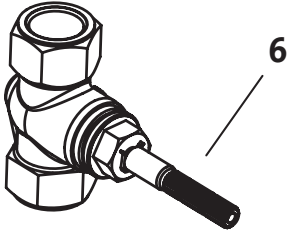

818 Series

1/2" or 3/4" Wall Valve - Lever
818/013/... 818/014/... 818/713/...

JADO

1/2" Wall Valve

865/001/191

3/4" Wall Valve

865/101/191

Replace "XXX" with the appropriate finish code:

Polished Chrome = 100, Brushed Nickel = 144,
Platinum Nickel = 150, Diamond Finish = 167

Example Repair Part order:

H960482.100 in Polished Chrome
H960482.144 in Brushed Nickel

Pos.	Description	Repair Part Number	Delivery quantity	Pos.	Description	Repair Part Number	Delivery quantity
1	Lever Handle Set	H960482.XXX	1 Set	6	1/2" Cartridge	H960520.191	1 Piece
2	Snap Piece	H960110.XXX	1 Piece	7	3/4" Cartridge	H960935.191	1 Piece
3	Tapered Sleeve	H960357.XXX	1 Piece	8	Barrel Sleeve Extension	H960202.XXX	1 Piece
4	Barrel Sleeve	H960202.XXX	1 Piece	9	Stem Extension	H960764.191	1 Piece
5	Rosette	H961660.XXX	1 Piece				