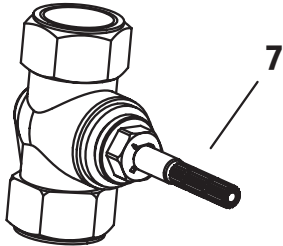

818 Series

1/2" or 3/4" Wall Valve - Lever
818/013/... 818/014/... 818/713/...

JADO

1/2" Wall Valve

865/001/191

3/4" Wall Valve

865/101/191

Replace "XXX" with the appropriate finish code:

Polished Chrome = 100, Brushed Nickel = 144,
Platinum Nickel = 150, Diamond Finish = 167

Example Repair Part order:

H960482.100 in Polished Chrome
H960482.144 in Brushed Nickel

Pos.	Description	Repair Part Number	Delivery quantity	Pos.	Description	Repair Part Number	Delivery quantity
1	Lever Handle Set	H960482.XXX	1 Set	6	1/2" Cartridge	H960520.191	1 Piece
2	Snap Piece	H960110.XXX	1 Piece	7	3/4" Cartridge	H960935.191	1 Piece
3	Tapered Sleeve	H960357.XXX	1 Piece	8	Barrel Sleeve Extension	H960202.XXX	1 Piece
4	Barrel Sleeve	H960202.XXX	1 Piece	9	Stem Extension	H960764.191	1 Piece
5	Rosette	H961660.XXX	1 Piece				