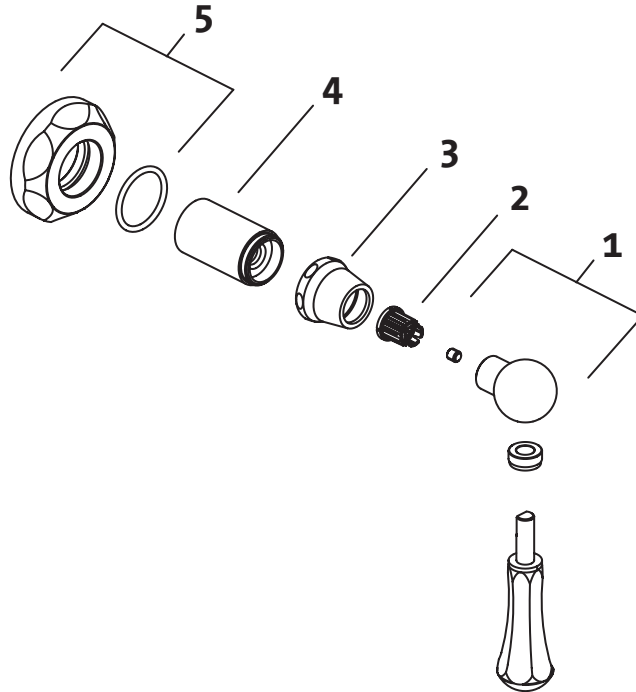

818 Series

1/2" or 3/4" Wall Valve - Lever
818/013/... 818/014/... 818/713/...

JADO

1/2" Wall Valve

865/001/191

3/4" Wall Valve

865/101/191

Replace "XXX" with the appropriate finish code:

Polished Chrome = 100, Brushed Nickel = 144,
Platinum Nickel = 150, Diamond Finish = 167

Example Repair Part order:

H960482.100 in Polished Chrome
H960482.144 in Brushed Nickel

Pos.	Description	Repair Part Number	Delivery quantity	Pos.	Description	Repair Part Number	Delivery quantity
1	Lever Handle Set	H960482.XXX	1 Set	6	1/2" Cartridge	H960520.191	1 Piece
2	Snap Piece	H960110.XXX	1 Piece	7	3/4" Cartridge	H960935.191	1 Piece
3	Tapered Sleeve	H960357.XXX	1 Piece	8	Barrel Sleeve Extension	H960202.XXX	1 Piece
4	Barrel Sleeve	H960202.XXX	1 Piece	9	Stem Extension	H960764.191	1 Piece
5	Rosette	H961660.XXX	1 Piece				