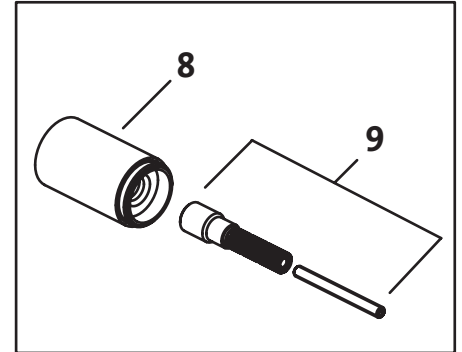

818 Series

1/2" or 3/4" Wall Valve - Lever
818/013/... 818/014/... 818/713/...

JADO

1/2" Wall Valve

865/001/191

3/4" Wall Valve

865/101/191

Replace "XXX" with the appropriate finish code:

Polished Chrome = 100, Brushed Nickel = 144,
Platinum Nickel = 150, Diamond Finish = 167

Example Repair Part order:

H960482.100 in Polished Chrome
H960482.144 in Brushed Nickel

Pos.	Description	Repair Part Number	Delivery quantity	Pos.	Description	Repair Part Number	Delivery quantity
1	Lever Handle Set	H960482.XXX	1 Set	6	1/2" Cartridge	H960520.191	1 Piece
2	Snap Piece	H960110.XXX	1 Piece	7	3/4" Cartridge	H960935.191	1 Piece
3	Tapered Sleeve	H960357.XXX	1 Piece	8	Barrel Sleeve Extension	H960202.XXX	1 Piece
4	Barrel Sleeve	H960202.XXX	1 Piece	9	Stem Extension	H960764.191	1 Piece
5	Rosette	H961660.XXX	1 Piece				