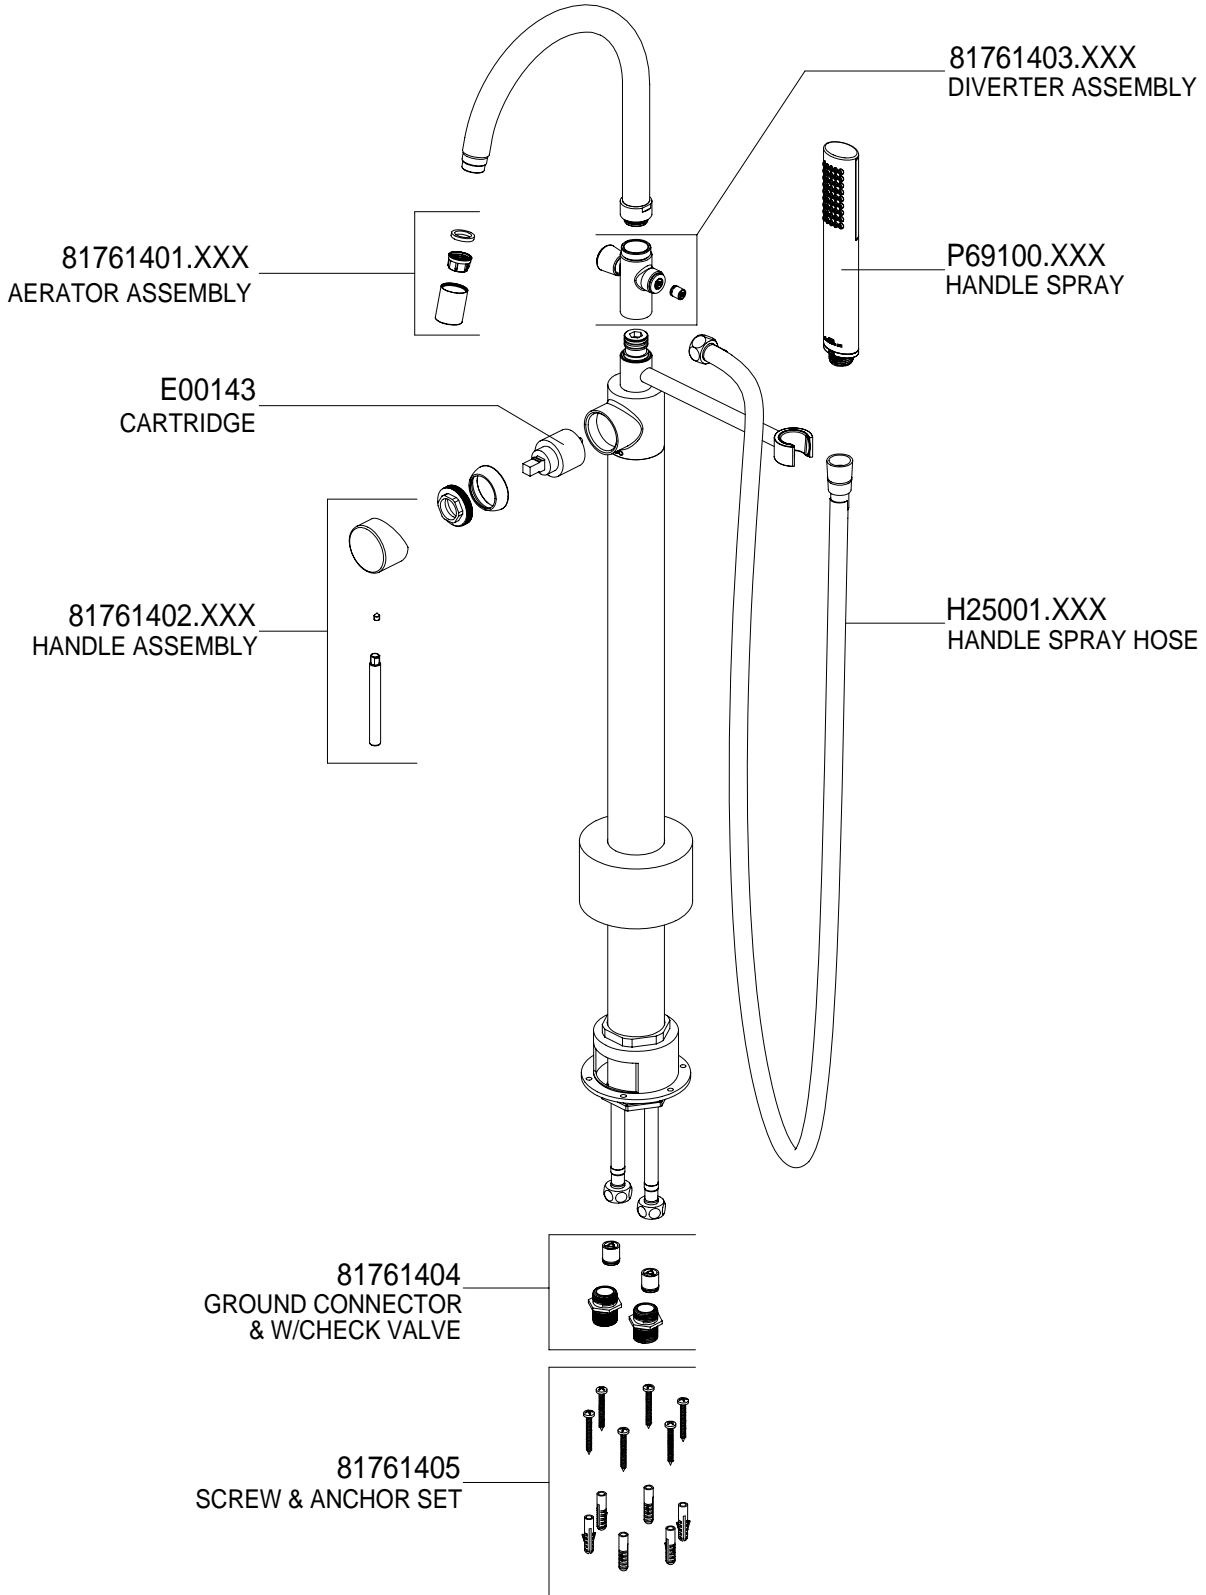

Contemporary

Floor Mount Tub Filler

817614/XXX

JADO

Beginning April 2011

Replace "XXX" with the appropriate code:

Polished Chrome=100,Brushed Nickel=144,Platinum Nickel=150,Carbon Bronze=110