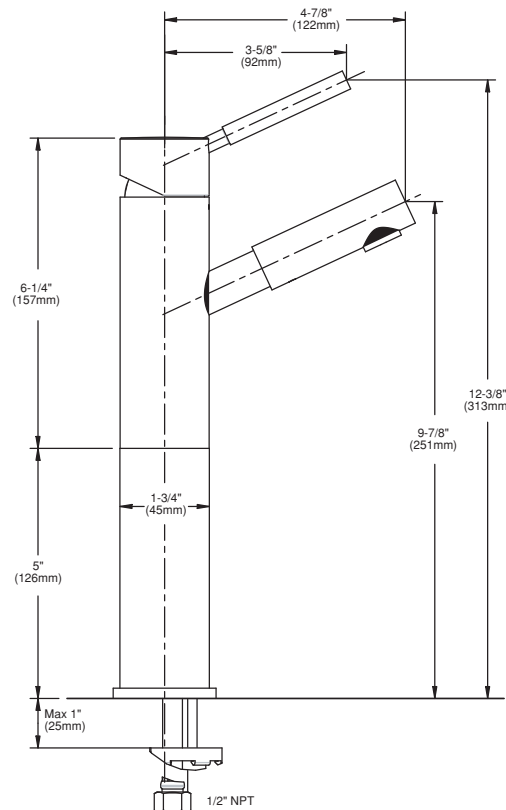

Features:

- European Minimalist Design
- Cast brass spout and body
- Washerless Ceramic disc valve cartridge
- For use with above counter china and vessels
- 4-7/8" spout

Maximum Flow Rate: 2.2 GPM (8.3L/min)

	Product Number
Børma by Jado Vessel Monoblock Faucet	814/931

Available Finishes:	
Polished Chrome	100

IMPORTANT: These Measurements are subject to change or cancellation. No responsibility is assumed for use of superseded or voided pages.

IMPORTANT: These Measurements are subject to change or cancellation. No responsibility is assumed for use of superseded or voided pages.