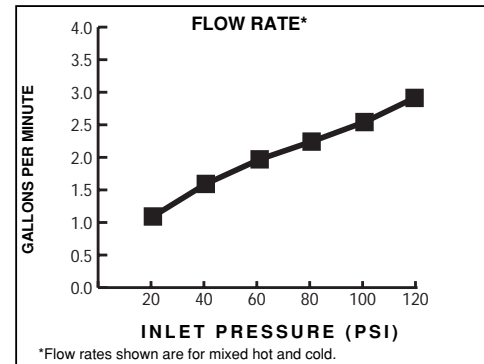

CODES & STANDARDS

These products meet and exceed the following codes and standards:

ASME A112.18.1

CSA B125

NSF 61/Section 9

Meets the American Disabilities Act Guidelines and **ANSI A117.1** Requirements for the physically challenged.

IMPORTANT: These Measurements are subject to change or cancellation. No responsibility is assumed for use of superseded or voided pages.