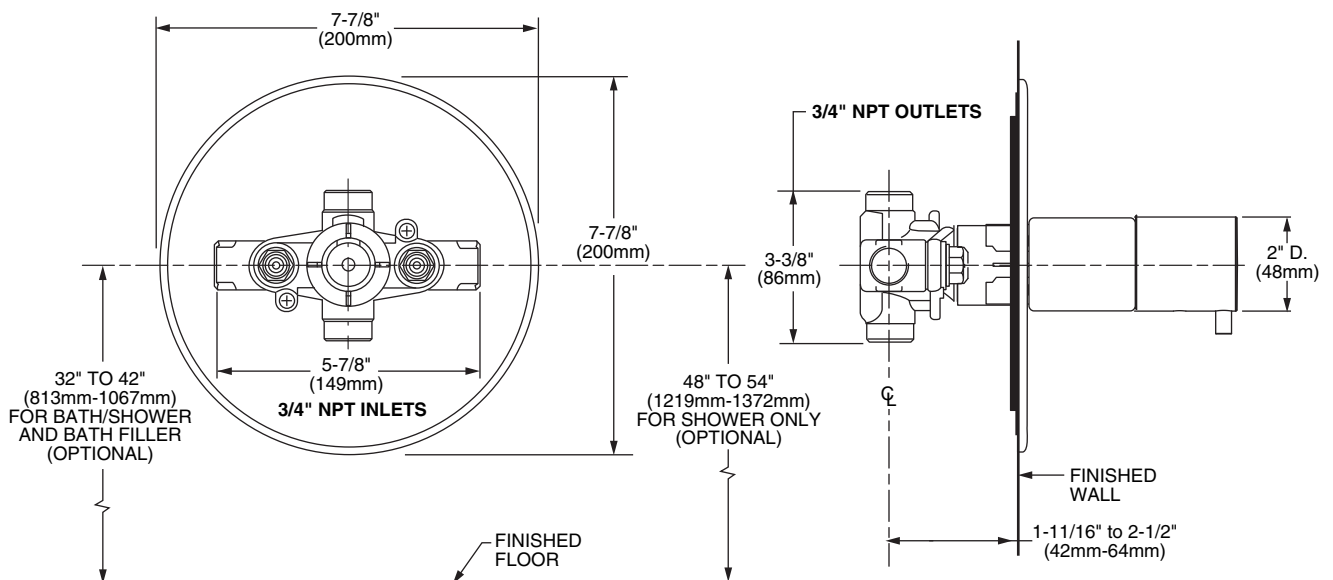

### Features:

- European Minimalist Design
- Ceramic disc valve cartridge
- Cast brass valve body with built-in check stops
- Adjustable hot limit safety stop
- Wax Thermostatic Unit permits shuttle valve to move between the hot and cold seats to maintain the preselected constant water temperature
- Concealed mounting hardware

Kit Options	Handle Type	Product Number
3/4" Thermostatic Mixing Valve	Knob	814/780

Available Finishes:	Finish Code
Polished Chrome	100

Rough & Trim Options	Handle Type	Product Number
Trim Only	Knob	814/707
Rough Only		875/614/191

Extension Kits	Product Number
Handle Extension Kit	H960892.191

**IMPORTANT:** These measurements are subject to change or cancellation. No responsibility is assumed for use of superseded or voided pages.