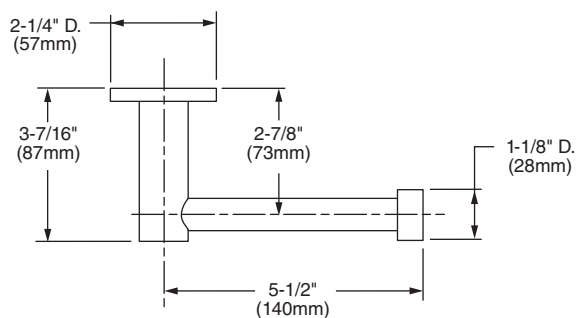

### Features:

- Solid Brass Construction
- Concealed Mounting
- Includes Assembly Hardware

Description	Product Number	Available Finishes	Finish Code
Small Towel Bar	O47/150	Polished Chrome	100
		Brushed Nickel	144
		Platinum Nickel	150

IMPORTANT: These measurements are subject to change or cancellation. No responsibility is assumed for use of superseded or voided pages.