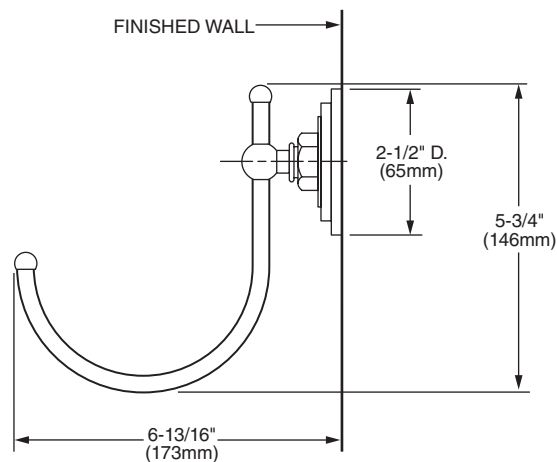

Features:

- Solid Brass Construction
- Concealed Mounting
- Pivot hook allows for hook flush or out from wall

	Product Number
Towel Ring	045/150

Available Finishes:	Finish Code
Polished Chrome	100
Old Bronze	105
Brushed Nickel	144
Platinum Nickel	150
Antique Nickel	444

IMPORTANT: These measurements are subject to change or cancellation. No responsibility is assumed for use of superseded or voided pages.