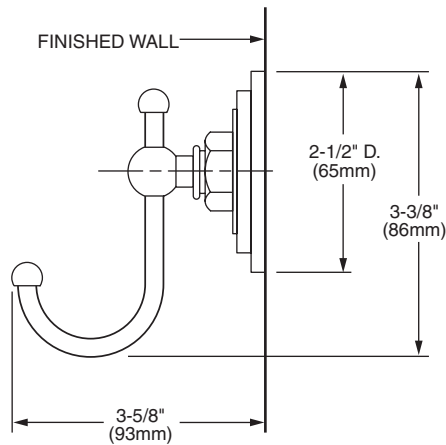

Features:

- Solid Brass Construction
- Concealed Mounting

	Product Number
Robe Hook	045/010

Available Finishes:	Finish Code
Polished Chrome	100
Old Bronze	105
Brushed Nickel	144
Platinum Nickel	150
Antique Nickel	444

IMPORTANT: These measurements are subject to change or cancellation. No responsibility is assumed for use of superseded or voided pages.