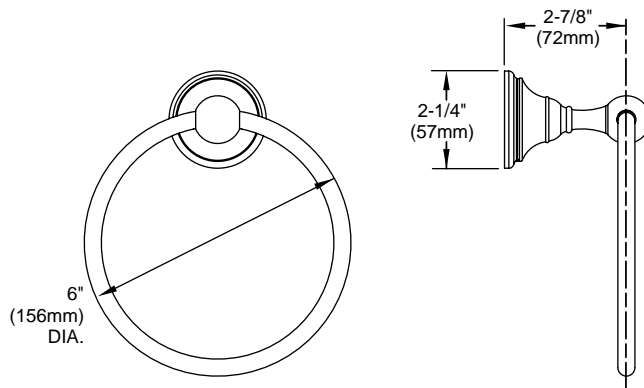

Features:

- Solid Brass Construction
- Concealed Mounting

	Product Number
Hatteras Towel Ring	042/150

Available Finishes:	
Polished Chrome	100
Brushed Nickel	144
Platinum Nickel	150

IMPORTANT: Dimensions of faucets are nominal and may vary within the range of tolerances established by ANSI Standard A112.18.1
These Measurements are subject to change or cancellation. No responsibility is assumed for use of superseded or voided pages.