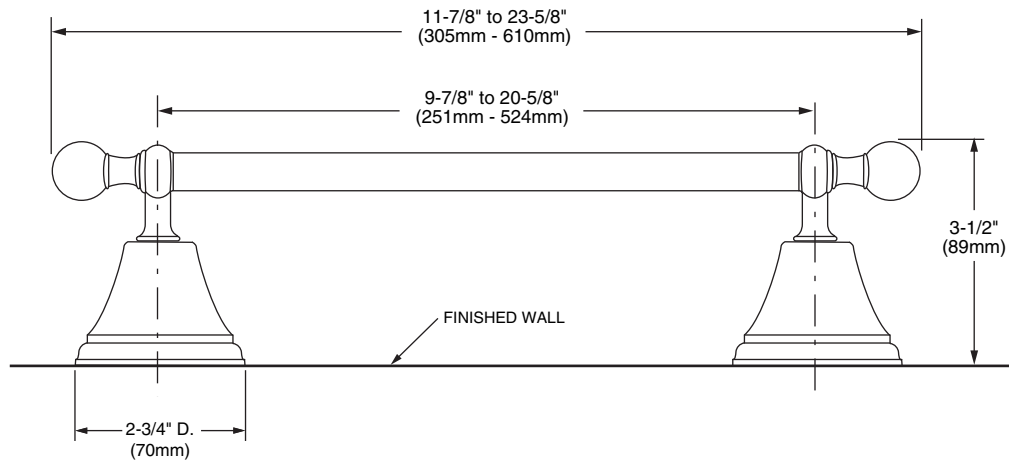

Features:

- Solid Brass Construction
- Concealed Mounting

	Product Number
Towel Bar - 11-7/8"	038/300
Towel Bar - 18-1/8"	038/460
Towel Bar - 23-5/8"	038/600

Available Finishes:	Finish Code
Polished Chrome	100
Brushed Nickel	144
Diamond (PVD)	167

IMPORTANT: These measurements are subject to change or cancellation. No responsibility is assumed for use of superseded or voided pages.