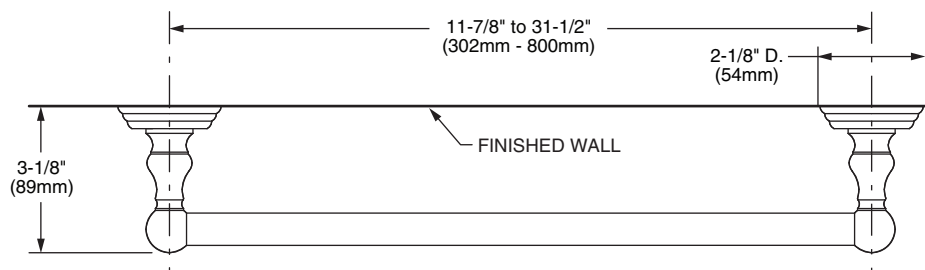

Features:

- Solid Brass Construction
- Concealed Mounting

	Product Number
Towel Bar - 11-7/8"	033/300
Towel Bar - 18-1/8"	033/460
Towel Bar - 23-5/8"	033/600
Towel Bar - 31-1/2"	033/800

Available Finishes:	Finish Code
Polished Chrome	100
Old Bronze	105
Brushed Nickel	144
Platinum Nickel	150
Diamond (PVD)	167

IMPORTANT: These measurements are subject to change or cancellation. No responsibility is assumed for use of superseded or voided pages.