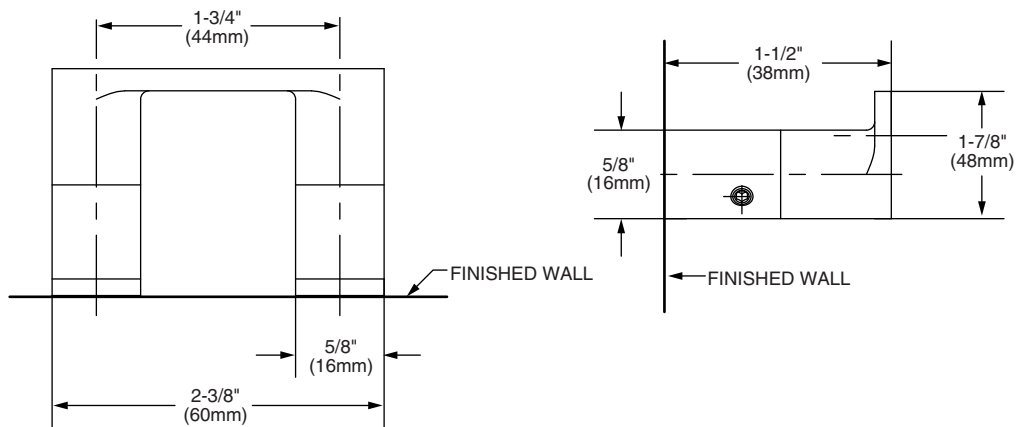

**Features:**

- Solid Brass Construction
- Concealed Mounting

	Product Number
Robe Hook	032/010

Available Finishes:	Finish Code
Polished Chrome	100
UltraSteel (PVD)	355

**IMPORTANT:** These measurements are subject to change or cancellation. No responsibility is assumed for use of superseded or voided pages.