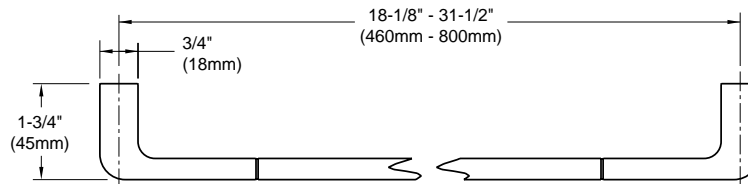

Features:

- European Minimalist Design
- Solid Brass Construction
- Concealed Mounting

	Product Number
Glance Towel Bar - 18-1/8"	031/460
Glance Towel Bar - 23-5/8"	031/600
Glance Towel Bar - 31-1/2"	031/800

Available Finishes:	
Polished Chrome	100
Platinum Nickel	150

IMPORTANT: Dimensions of faucets are nominal and may vary within the range of tolerances established by ANSI Standard A112.18.1. These Measurements are subject to change or cancellation. No responsibility is assumed for use of superseded or voided pages.