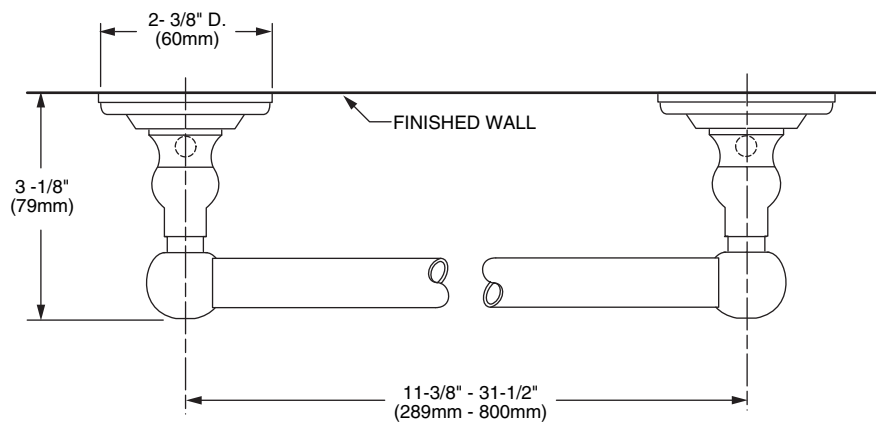

Features:

- Solid Brass Construction
- Concealed Mounting

	Product Number
Towel Bar - 11-3/8"	016/300
Towel Bar - 18-1/8"	016/460
Towel Bar - 23-5/8"	016/600
Towel Bar - 31-1/2"	016/800

Available Finishes:	Finish Code
Old Bronze	105
Brushed Nickel	144
Platinum Nickel	150
Diamond (PVD)	167

IMPORTANT: These measurements are subject to change or cancellation. No responsibility is assumed for use of superseded or voided pages.