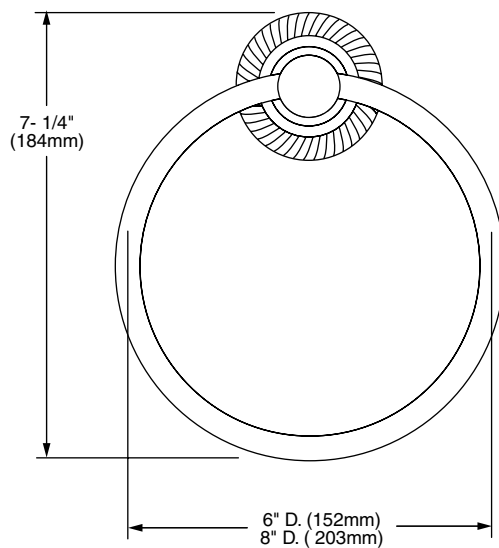

Features:

- Solid Brass Construction
- Concealed Mounting

	Product Number
Towel Ring - 6"	016/150
Towel Ring - 8"	016/200

Available Finishes:	Finish Code
Old Bronze	105
UltraBrass	113
Brushed Nickel	144
Platinum Nickel	150
Diamond (PVD)	167

IMPORTANT: These measurements are subject to change or cancellation. No responsibility is assumed for use of superseded or voided pages.