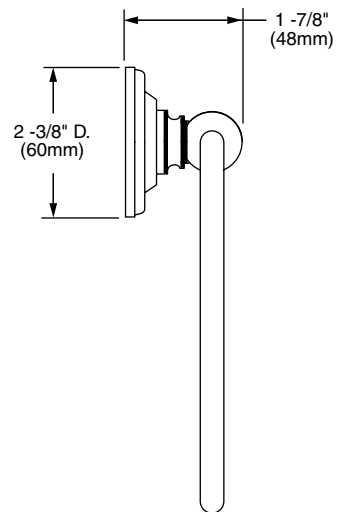

Features:

- Solid Brass Construction
- Concealed Mounting

	Product Number
Towel Ring - 6"	016/150
Towel Ring - 8"	016/200

Available Finishes:	Finish Code
Old Bronze	105
UltraBrass	113
Brushed Nickel	144
Platinum Nickel	150
Diamond (PVD)	167

IMPORTANT: These measurements are subject to change or cancellation. No responsibility is assumed for use of superseded or voided pages.