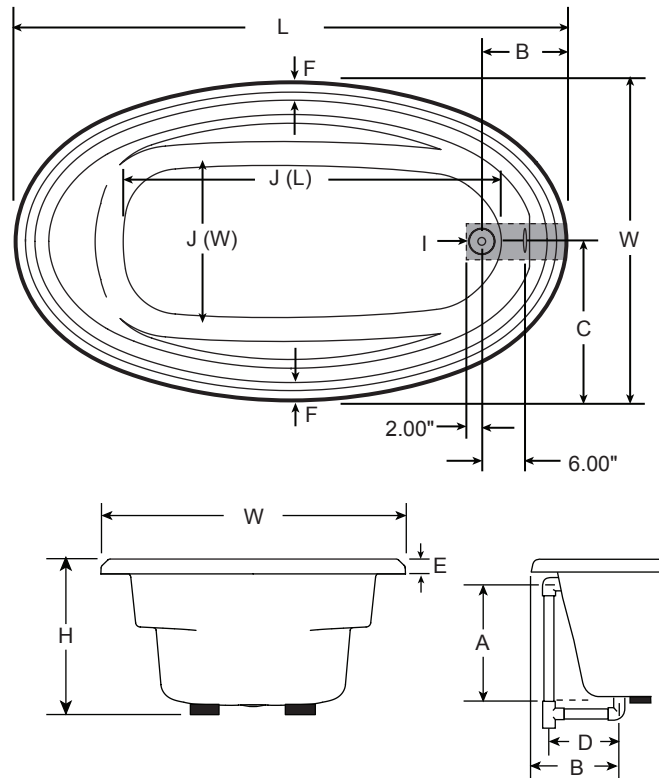

**Jacuzzi Signature Collection Oval Soaker Bathtub**

Letter	Description	5941		7141	
		English	Metric	English	Metric
-	Drain Location	LH / RH drain		LH / RH drain	
-	Cutout	Template Provided		Template Provided	
-	Total Weight	857lbs	389 kg	962 lbs	436 kg
-	Floor Loading	51 lb/ft <sup>2</sup>	817 kg/m <sup>2</sup>	45.8 lb/ft <sup>2</sup>	734 kg/m <sup>2</sup>
-	Operating Gallons (Max)	66 gal	250 l	78 gal	295 l
-	Product Weight	57 lbs	26 kg	62 lbs	28 kg
-	Soaking Depth	15.5"	394 mm	15"	381 mm
L	Outer Length	59"	1499 mm	71"	1803 mm
W	Outer Width	41"	1041 mm	41"	1041 mm
H	Overall Height	21"	533 mm	21"	533 mm
A	Overflow Height	16.25"	413 mm	16.25"	421 mm
B	Long Edge to Drain Center	9.90 "	251 mm	10.90"	277 mm
C	Short Edge to Drain Center	20.50"	521 mm	20.50"	546 mm
D	Drain Shoe Length	7.90"	201 mm	8.90"	216 mm
E	Deck Height	2.31"	53 mm	2.31"	53 mm
F	Deck Width	2"	51 mm	2"	51 mm
G	Service Access Dimensions	N/A	N/A	N/A	N/A
I	Floor Cutout for Drain	12" x 4"	305 mm x 102 mm	12" x 4"	4305 mm x 102 mm
J	Interior Dimensions (bottom of bath) L x W	42" x 24"	1067 mm x 610 mm	52.5" x 22"	1334 mm x 559 mm

**Key Dimensions**

**NOTE:** Drawings not to scale.

**END VIEW**
**DRAIN/OVERFLOW**