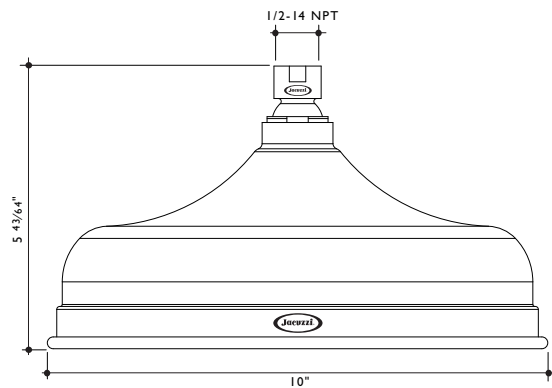

BELLAVISTA NATURAL RAIN

ORDERING INFORMATION

- **SH04-827** Bellavista™ Shower Head 10" Round Rain Can - *Chrome*
- **SH04-826** Bellavista™ Shower Head 10" Round Rain Can - *Brushed Nickel*
- **SH04-845** Bellavista™ Shower Head 10" Round Rain Can - *Oil Rubbed Bronze*
- **SH05-827** Bellavista™ Shower Head 8" Round Rain Can - *Chrome*
- **SH05-826** Bellavista™ Shower Head 8" Round Rain Can - *Brushed Nickel*
- **SH05-845** Bellavista™ Shower Head 8" Round Rain Can - *Oil Rubbed Bronze*

OPTIONS / ACCESSORIES

SH10 Shower Art, High-Arch

SH09 Shower Arm, Ceiling Mount Arm 12"

SH08 Shower Arm, Ceiling Mount Arm 6"

SH11 Shower Arm, Regular 8"

SH12 Shower Arm, Long Wall Mount 14"

SH13 Shower Arm flange, Square

SH14 Shower Arm flange, Round

FINISHES:

Chrome (827)
Brushed Nickel (826)
Oil Rubbed Bronze (845)

CODE COMPLIANCE:

ASME A112.18.1
CSA B-125.1
Listed by IAPMO

WARRANTY:

Lifetime Limited (chrome and brushed nickel)
5-year Limited (oil-rubbed bronze finishes)

INSTALLATION NOTES

Refer to installation instructions included with fixture before beginning installation. Please confirm product availability and specifications before commencing with any installation work.

PRODUCT SPECIFICATIONS AND AVAILABILITY ARE SUBJECT TO CHANGE WITHOUT NOTICE.