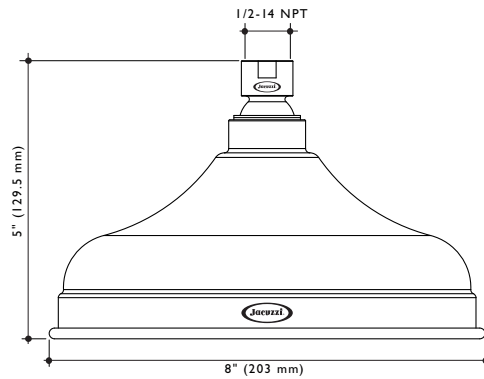

BELLAVISTA NATURAL RAIN

ORDERING INFORMATION

- **SH04-827** Bellavista™ Shower Head 10" Round Rain Can - *Chrome*
- **SH04-826** Bellavista™ Shower Head 10" Round Rain Can - *Brushed Nickel*
- **SH04-845** Bellavista™ Shower Head 10" Round Rain Can - *Oil Rubbed Bronze*
- **SH05-827** Bellavista™ Shower Head 8" Round Rain Can - *Chrome*
- **SH05-826** Bellavista™ Shower Head 8" Round Rain Can - *Brushed Nickel*
- **SH05-845** Bellavista™ Shower Head 8" Round Rain Can - *Oil Rubbed Bronze*

OPTIONS / ACCESSORIES

SH10 Shower Art, High-Arch

SH09 Shower Arm, Ceiling Mount Arm 12"

SH08 Shower Arm, Ceiling Mount Arm 6"

SH11 Shower Arm, Regular 8"

SH12 Shower Arm, Long Wall Mount 14"

SH13 Shower Arm flange, Square

SH14 Shower Arm flange, Round

FINISHES:

Chrome (827)
Brushed Nickel (826)
Oil Rubbed Bronze (845)

CODE COMPLIANCE:

ASME A112.18.1
CSA B-125.1
Listed by IAPMO

WARRANTY:

Lifetime Limited (chrome and brushed nickel)
5-year Limited (oil-rubbed bronze finishes)

INSTALLATION NOTES

Refer to installation instructions included with fixture before beginning installation. Please confirm product availability and specifications before commencing with any installation work.

PRODUCT SPECIFICATIONS AND AVAILABILITY ARE SUBJECT TO CHANGE WITHOUT NOTICE.