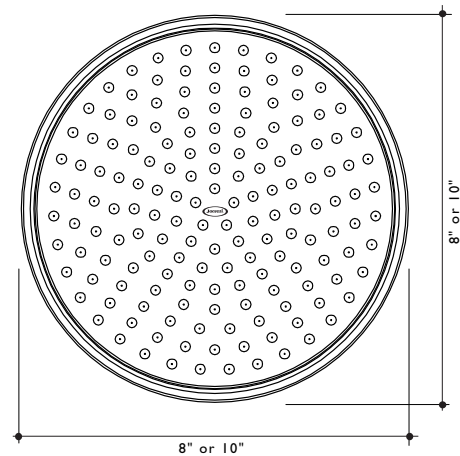

BELLAVISTA NATURAL RAIN

ORDERING INFORMATION

- **SH04-827** Bellavista™ Shower Head 10" Round Rain Can - *Chrome*
- **SH04-826** Bellavista™ Shower Head 10" Round Rain Can - *Brushed Nickel*
- **SH04-845** Bellavista™ Shower Head 10" Round Rain Can - *Oil Rubbed Bronze*
- **SH05-827** Bellavista™ Shower Head 8" Round Rain Can - *Chrome*
- **SH05-826** Bellavista™ Shower Head 8" Round Rain Can - *Brushed Nickel*
- **SH05-845** Bellavista™ Shower Head 8" Round Rain Can - *Oil Rubbed Bronze*

OPTIONS / ACCESSORIES

SH10 Shower Art, High-Arch

SH09 Shower Arm, Ceiling Mount Arm 12"

SH08 Shower Arm, Ceiling Mount Arm 6"

SH11 Shower Arm, Regular 8"

SH12 Shower Arm, Long Wall Mount 14"

SH13 Shower Arm flange, Square

SH14 Shower Arm flange, Round

FINISHES:

Chrome (827)
Brushed Nickel (826)
Oil Rubbed Bronze (845)

CODE COMPLIANCE:

ASME A112.18.1
CSA B-125.1
Listed by IAPMO

WARRANTY:

Lifetime Limited (chrome and brushed nickel)
5-year Limited (oil-rubbed bronze finishes)

INSTALLATION NOTES

Refer to installation instructions included with fixture before beginning installation. Please confirm product availability and specifications before commencing with any installation work.

PRODUCT SPECIFICATIONS AND AVAILABILITY ARE SUBJECT TO CHANGE WITHOUT NOTICE.