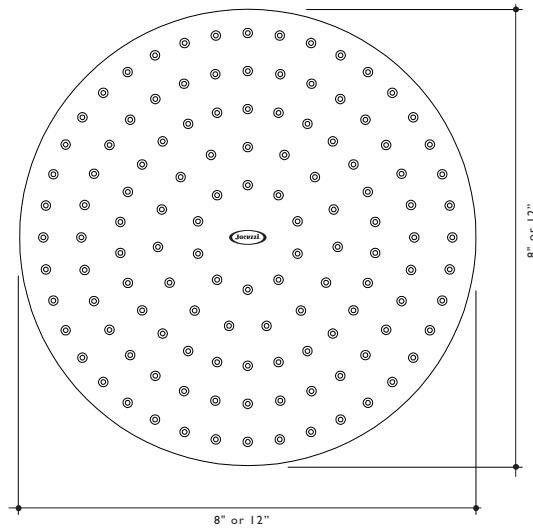

FUZION ROUND

ORDERING INFORMATION

- **SH00-827** Fuzion™ Shower Head 12" Round - Chrome
- **SH00-826** Fuzion™ Shower Head 12" Round - Brushed Nickel
- **SH00-845** Fuzion™ Shower Head 12" Round - Oil Rubbed Bronze
- **SH02-827** Fuzion™ Shower Head 8" Round - Chrome
- **SH02-826** Fuzion™ Shower Head 8" Round - Brushed Nickel
- **SH02-845** Fuzion™ Shower Head 8" Round - Oil Rubbed Bronze

OPTIONS / ACCESSORIES

- **SH10** Shower Art, High-Arch
- **SH09** Shower Arm, Ceiling Mount Arm 12"
- **SH08** Shower Arm, Ceiling Mount Arm 6"
- **SH11** Shower Arm, Regular 8"
- **SH12** Shower Arm, Long Wall Mount 14"
- **SH13** Shower Arm flange, Square
- **SH14** Shower Arm flange, Round

FINISHES:

Chrome (827)
Brushed Nickel (826)
Oil Rubbed Bronze (845)

CODE COMPLIANCE:

ASME A112.18.1
CSA B125.1
Listed by IAPMO

WARRANTY:

Lifetime Limited (chrome and brushed nickel)
5-year Limited (oil-rubbed bronze finishes)

INSTALLATION NOTES

Refer to installation instructions included with fixture before beginning installation. Please confirm product availability and specifications before commencing with any installation work.

PRODUCT SPECIFICATIONS AND AVAILABILITY ARE SUBJECT TO CHANGE WITHOUT NOTICE.