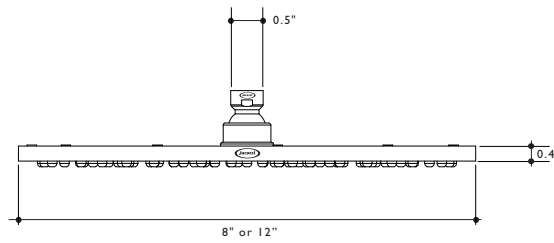

FUZION ROUND

ORDERING INFORMATION

- **SH00-827** Fuzion™ Shower Head 12" Round - Chrome
- **SH00-826** Fuzion™ Shower Head 12" Round - Brushed Nickel
- **SH00-845** Fuzion™ Shower Head 12" Round - Oil Rubbed Bronze
- **SH02-827** Fuzion™ Shower Head 8" Round - Chrome
- **SH02-826** Fuzion™ Shower Head 8" Round - Brushed Nickel
- **SH02-845** Fuzion™ Shower Head 8" Round - Oil Rubbed Bronze

OPTIONS / ACCESSORIES

- **SH10** Shower Art, High-Arch
- **SH09** Shower Arm, Ceiling Mount Arm 12"
- **SH08** Shower Arm, Ceiling Mount Arm 6"
- **SH11** Shower Arm, Regular 8"
- **SH12** Shower Arm, Long Wall Mount 14"
- **SH13** Shower Arm flange, Square
- **SH14** Shower Arm flange, Round

FINISHES:

Chrome (827)
Brushed Nickel (826)
Oil Rubbed Bronze (845)

CODE COMPLIANCE:

ASME A112.18.1
CSA B125.1
Listed by IAPMO

WARRANTY:

Lifetime Limited (chrome and brushed nickel)
5-year Limited (oil-rubbed bronze finishes)

INSTALLATION NOTES

Refer to installation instructions included with fixture before beginning installation. Please confirm product availability and specifications before commencing with any installation work.

PRODUCT SPECIFICATIONS AND AVAILABILITY ARE SUBJECT TO CHANGE WITHOUT NOTICE.