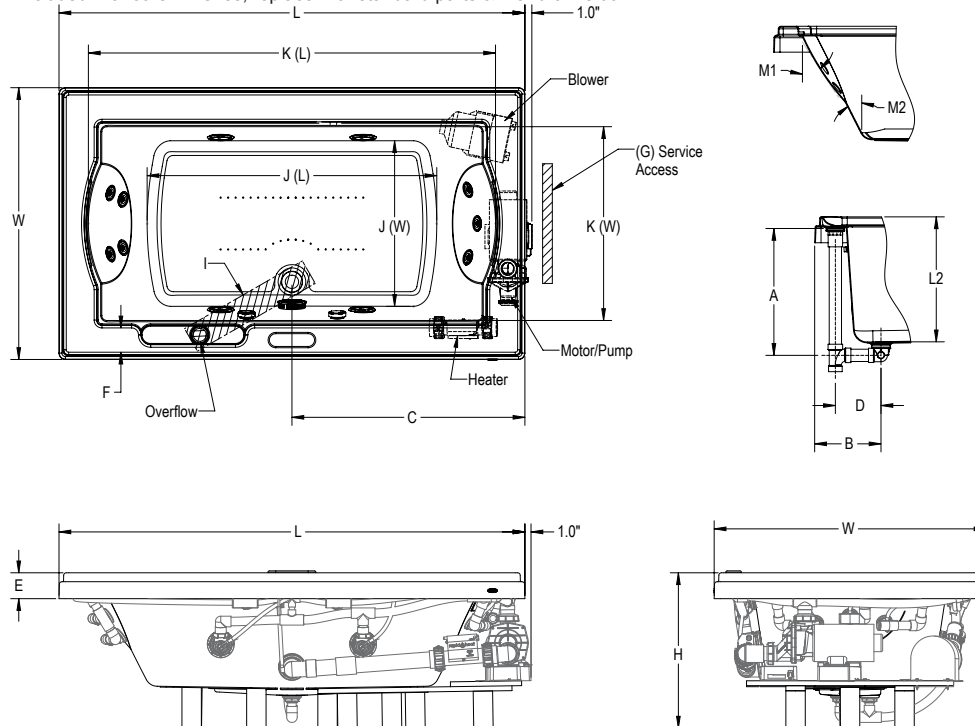

Available Upgrades (Select Models)	
Whisper Quiet Technology	
Illumatherapy	
J5 Luxury LCD Control Panel	

KEY DIMENSIONS [Note: The overall dimensions are nominal with a tolerance of +0 and - .25" (6 mm).]

*Deck width reflects only area indicated on detail.

**Height of tub only. Optional wood frame adds 1.25".

Chrome twist & turn drain included. For other finishes, replace with standard parts & 1.5" drain elbow.

Salon® Spa model shown

Refer to installation instructions included with fixture before beginning installation. Please confirm product availability and specifications before commencing with any installation work.

PRODUCT SPECIFICATIONS AND AVAILABILITY ARE SUBJECT TO CHANGE WITHOUT NOTICE