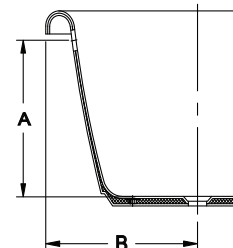

PRODUCT SPECIFICATIONS AND AVAILABILITY ARE SUBJECT TO CHANGE WITHOUT NOTICE.

Technical Specifications

Dimensions

66" L x 36" W x 20" H (EU95)

(1676 mm) L x (914 mm) W x (508 mm) H

71" L x 42" W x 20" H (EV00)

(1803 mm) L x (1067 mm) W x (508 mm) H

Drain/Overflow

A: 17.00" (432 mm) B: 18-1/4" (464 mm) (EU95)

A: 17.00" (432 mm) B: 21.00" (533 mm) (EV00)

Total Weight

896 lb. (406 kg) / 53 lb./ft² (259 kg/m²) (EU95)

1054 lb. (478 kg) / 51 lb./ft² (249 kg/m²) (EV00)

Operating Gallonage

63 U.S. Gal. (238 Liters) (EU95)

78 U.S. Gal. (295 Liters) (EV00)

Product Weight

121 lb. (55 kg) (EU95)

154 lb. (70 kg) (EV00)

Product Shown: Era Double-Ended Soaker Model: EU95

Drain/Overflow