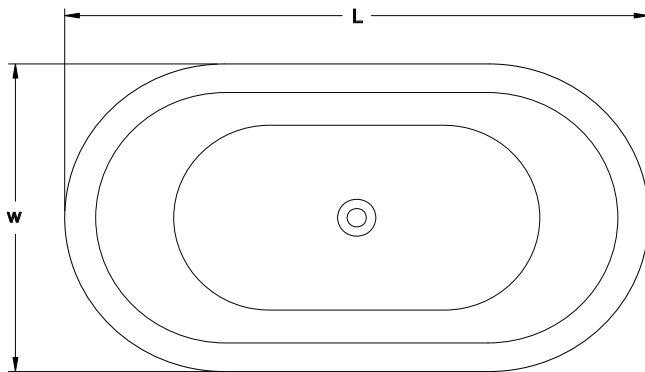

PRODUCT SPECIFICATIONS AND AVAILABILITY ARE SUBJECT TO CHANGE WITHOUT NOTICE.

Technical Specifications

Dimensions

66" L x 36" W x 20" H (EU95)

(1676 mm) L x (914 mm) W x (508 mm) H

71" L x 42" W x 20" H (EV00)

(1803 mm) L x (1067 mm) W x (508 mm) H

Drain/Overflow

A: 17.00" (432 mm) B: 18-1/4" (464 mm) (EU95)

A: 17.00" (432 mm) B: 21.00" (533 mm) (EV00)

Total Weight

896 lb. (406 kg) / 53 lb./ft² (259 kg/m²) (EU95)

1054 lb. (478 kg) / 51 lb./ft² (249 kg/m²) (EV00)

Operating Gallonage

63 U.S. Gal. (238 Liters) (EU95)

78 U.S. Gal. (295 Liters) (EV00)

Product Weight

121 lb. (55 kg) (EU95)

154 lb. (70 kg) (EV00)

Product Shown: Era Double-Ended Soaker Model: EU95

Drain/Overflow