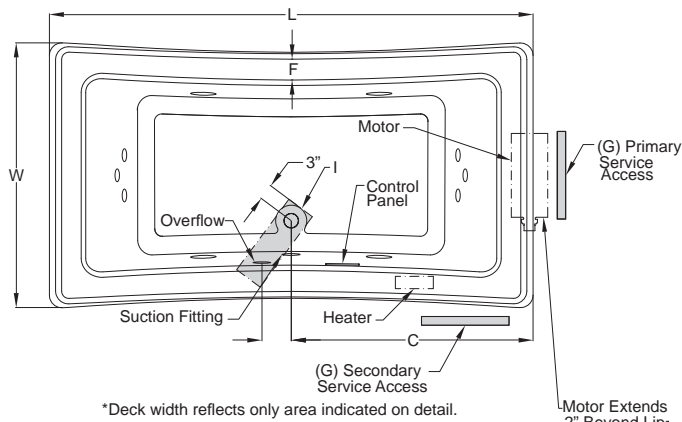

*Note: D095 (Chrome) is standard on Illumatherapy jets.

EK91 21" Straight Pillow (specify color) 959: White, 958: Almond,

969: Oyster

GQ88 Light Chromatherapy Add-on Kit

KEY DIMENSIONS

Letter	Description	English	Metric
L	Outer Length	72"	1829 mm
W	Outer Width	42"	1067 mm
H	Overall Height	26"	660 mm
A	Overflow Height	17 3/8"	441 mm
B	Long Edge to Drain Center	11 15/16"	302 mm
C	Short Edge to Drain Center	36"	914 mm
D	Drain Shoe Length	6"	152 mm
E	Deck Height	4"	102 mm
F	Deck Width*	3 7/8"	97 mm
G	Service Access Dimensions	12" H x 18" L	305 mm x 457 mm
I	Floor Cut-out for Drain	12" x 4"	305 mm x 102 mm

Side View

NOTE: Graphics May Not be to Scale

End View

Drain/Overflow