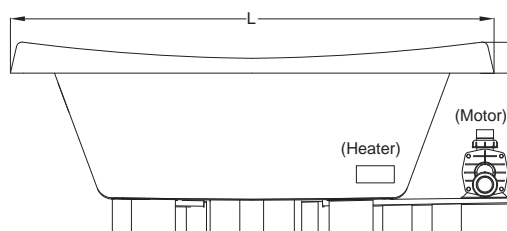

*Note: D095 (Chrome) is standard on Illumatherapy jets.

EK91 21" Straight Pillow (specify color) 959: White, 958: Almond,

969: Oyster

GQ88 Light Chromatherapy Add-on Kit

KEY DIMENSIONS

Letter	Description	English	Metric
L	Outer Length	72"	1829 mm
W	Outer Width	42"	1067 mm
H	Overall Height	26"	660 mm
A	Overflow Height	17 3/8"	441 mm
B	Long Edge to Drain Center	11 15/16"	302 mm
C	Short Edge to Drain Center	36"	914 mm
D	Drain Shoe Length	6"	152 mm
E	Deck Height	4"	102 mm
F	Deck Width*	3 7/8"	97 mm
G	Service Access Dimensions	12" H x 18" L	305 mm x 457 mm
I	Floor Cut-out for Drain	12" x 4"	305 mm x 102 mm

Side View

NOTE: Graphics May Not be to Scale

End View

Drain/Overflow