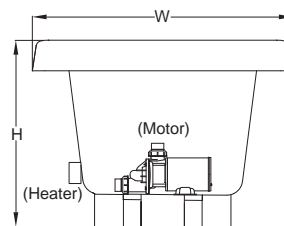

*Note: D095 (Chrome) is standard on Illumatherapy jets.

EK91 21" Straight Pillow (specify color) 959: White, 958: Almond,

969: Oyster

GQ88 Light Chromatherapy Add-on Kit

KEY DIMENSIONS

Letter	Description	English	Metric
L	Outer Length	72"	1829 mm
W	Outer Width	42"	1067 mm
H	Overall Height	26"	660 mm
A	Overflow Height	17 3/8"	441 mm
B	Long Edge to Drain Center	11 15/16"	302 mm
C	Short Edge to Drain Center	36"	914 mm
D	Drain Shoe Length	6"	152 mm
E	Deck Height	4"	102 mm
F	Deck Width*	3 7/8"	97 mm
G	Service Access Dimensions	12" H x 18" L	305 mm x 457 mm
I	Floor Cut-out for Drain	12" x 4"	305 mm x 102 mm

Side View

NOTE: Graphics May Not be to Scale

End View

Drain/Overflow