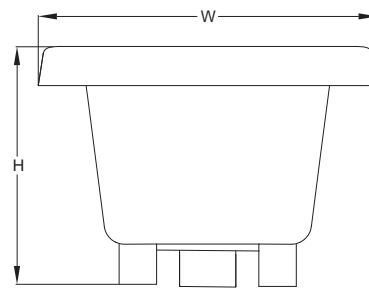

KEY DIMENSIONS

*Deck width reflects only area indicated on detail.

Letter	Description	English	Metric
L	Outer Length	72"	1829 mm
W	Outer Width	42"	1067 mm
H	Overall Height	26"	660 mm
A	Overflow Height	17 3/8"	441 mm
B	Long Edge to Drain Center	11 15/16"	302 mm
C	Short Edge to Drain Center	36"	914 mm
D	Drain Shoe Length	6"	152 mm
E	Deck Height	4"	102 mm
F	Deck Width*	3 7/8"	97 mm
G	Service Access Dimensions	12" H x 18" L	305 mm x 457 mm
I	Floor Cut-out for Drain	10 1/2" x 4"	267 mm x 102 mm

Side View

End View

Drain/Overflow

NOTE: Graphics May Not be to Scale