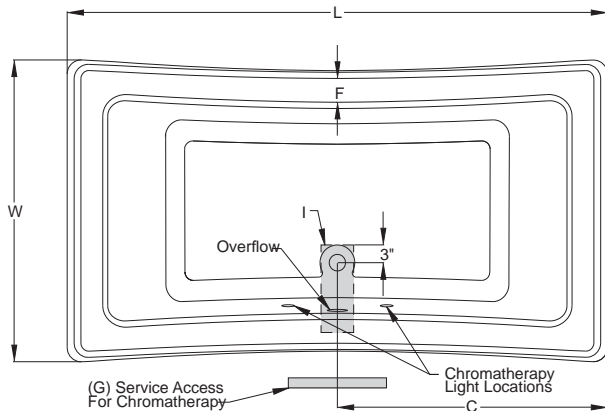

827: Chrome, 826: Brushed Nickel, 845: Oil Rubbed Bronze

EK91 21" Straight Pillow (specify color) 959: White, 958: Almond,

969: Oyster

GD56 Light Chromatherapy Control Kit (for BA05)

GQ88 Light Chromatherapy Add-on Kit

KEY DIMENSIONS

*Deck width reflects only area indicated on detail.

Letter	Description	English	Metric
L	Outer Length	72"	1829 mm
W	Outer Width	42"	1067 mm
H	Overall Height	26"	660 mm
A	Overflow Height	17 3/8"	441 mm
B	Long Edge to Drain Center	11 15/16"	302 mm
C	Short Edge to Drain Center	36"	914 mm
D	Drain Shoe Length	6"	152 mm
E	Deck Height	4"	102 mm
F	Deck Width*	3 7/8"	97 mm
G	Service Access Dimensions	12" H x 18" L	305 mm x 457 mm
I	Floor Cut-out for Drain	10 1/2" x 4"	267 mm x 102 mm

Side View

End View

Drain/Overflow

NOTE: Graphics May Not be to Scale