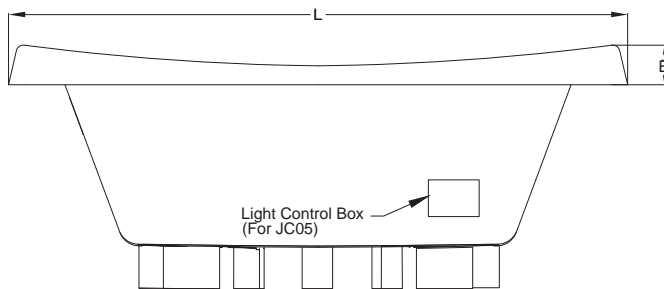

KEY DIMENSIONS

*Deck width reflects only area indicated on detail.

Letter	Description	English	Metric
L	Outer Length	72"	1829 mm
W	Outer Width	42"	1067 mm
H	Overall Height	26"	660 mm
A	Overflow Height	17 3/8"	441 mm
B	Long Edge to Drain Center	11 15/16"	302 mm
C	Short Edge to Drain Center	36"	914 mm
D	Drain Shoe Length	6"	152 mm
E	Deck Height	4"	102 mm
F	Deck Width*	3 7/8"	97 mm
G	Service Access Dimensions	12" H x 18" L	305 mm x 457 mm
I	Floor Cut-out for Drain	10 1/2" x 4"	267 mm x 102 mm

Side View

End View

Drain/Overflow

NOTE: Graphics May Not be to Scale