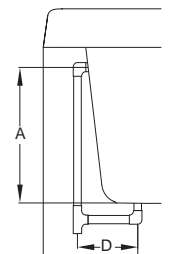

KEY DIMENSIONS

*Deck width reflects only area indicated on detail.

Letter	Description	English	Metric
L	Outer Length	72"	1829 mm
W	Outer Width	42"	1067 mm
H	Overall Height	26"	660 mm
A	Overflow Height	17 3/8"	441 mm
B	Long Edge to Drain Center	11 15/16"	302 mm
C	Short Edge to Drain Center	36"	914 mm
D	Drain Shoe Length	6"	152 mm
E	Deck Height	4"	102 mm
F	Deck Width*	3 7/8"	97 mm
G	Service Access Dimensions	12" H x 18" L	305 mm x 457 mm
I	Floor Cut-out for Drain	10 1/2" x 4"	267 mm x 102 mm

Side View

End View

Drain/Overflow

NOTE: Graphics May Not be to Scale