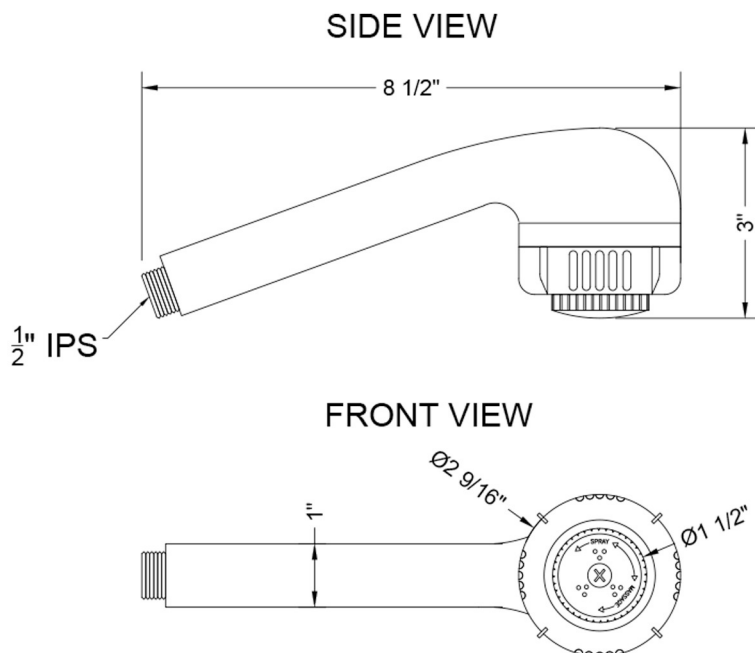

Tivoli TM17 Handshower- 2.0 GPM

Model #: TM17-2.0-

FEATURES:

- 3 function handshower
- 1/2" IPS Male threads
- Light weight design

AVAILABLE FINISHES:

Polished Chrome (PCH) Satin Nickel (SN)

SPECIFICATION DRAWING:

SPRAY PATTERNS: