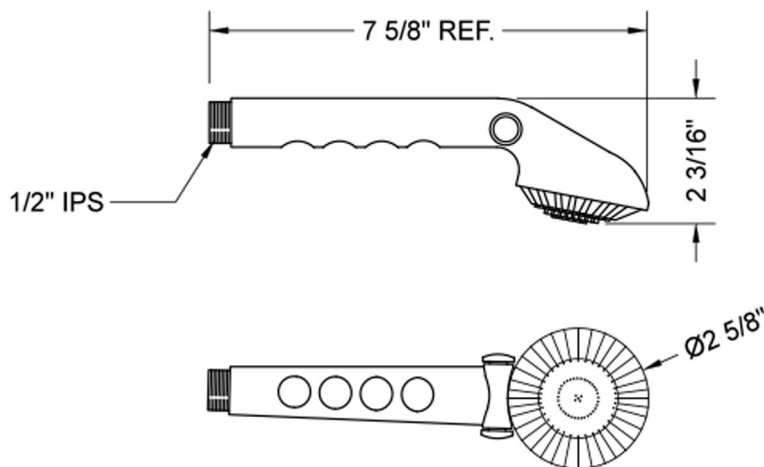

Tivoli T12 Handshower with Pause Control - 2.0 GPM

Model #: T012-2.0-

FEATURES:

- Single function handshower
- 1/2" IPS Male threads
- Light weight design for ADA use
- Perfect for children, elderly & pets
- Chrome-plated brass pause control push-button to conserve water
- Must drip in shut-off position to meet plumbing codes
- Available flow rates: 2.5, 2.0, 1.75 & 1.5 GPM

AVAILABLE FINISHES:

Polished Chrome (PCH) Satin Nickel (SN)

SPECIFICATION DRAWING:

SPRAY PATTERNS:

COMPLIANCES:

CEC

Complies with: ASME A112.18.1-2012/CSA B125.1-12