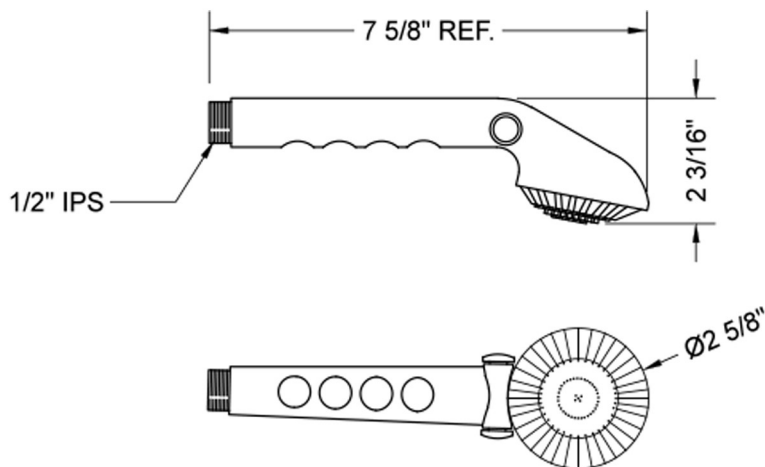

SPECIFICATION DRAWING: