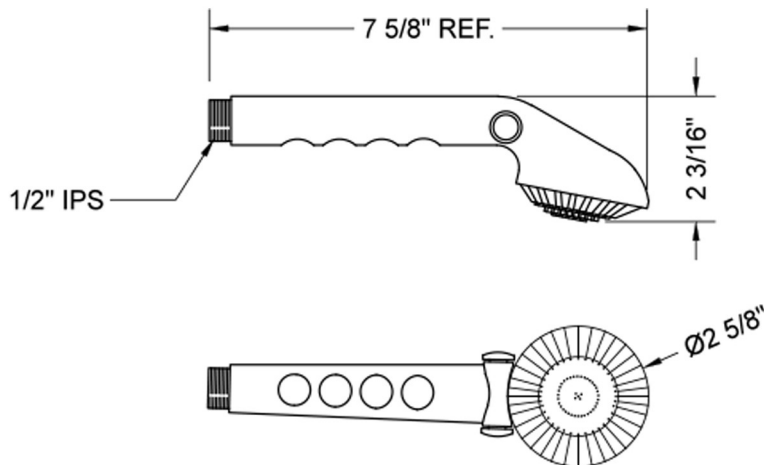

Tivoli T11 Handshower with Pause Control- 1.75 GPM

Model #: T011-1.75-

FEATURES:

- Single function handshower
- 1/2" IPS Male threads
- Light weight design for ADA use
- Perfect for children, elderly & pets
- Chrome-plated brass pause control push-button to conserve water
- Must drip in shut-off position to meet plumbing codes
- Available flow rates: 2.5, 2.0, 1.75 & 1.5 GPM

AVAILABLE FINISHES:

White (WH)

SPECIFICATION DRAWING:

SPRAY PATTERNS:

Full Rain

Pause Control

Push Button
Pause Control