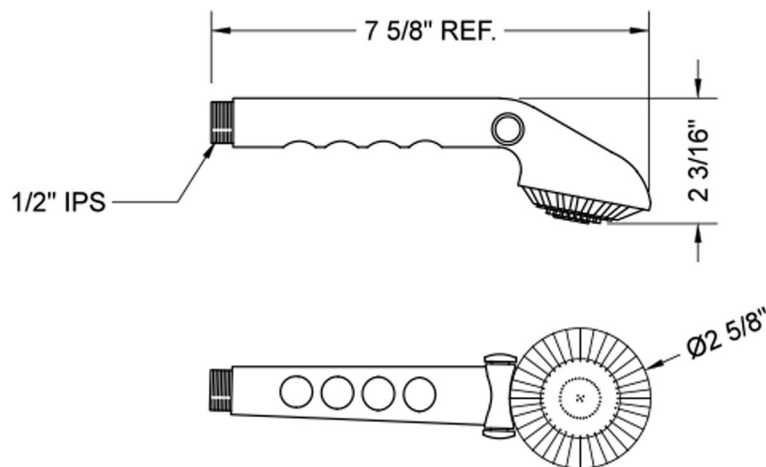

Tivoli T6 Handshower - 2.0 GPM

**Model #: T006-2.0-**

**FEATURES:**

- Single function handshower
- 1/2" IPS Male threads
- Light weight design
- Perfect for children, elderly & pets
- Available flow rates: 2.5, 2.0, 1.75 & 1.5 GPM

**AVAILABLE FINISHES:**

White (WH)

**SPECIFICATION DRAWING:**

**SPRAY PATTERNS:**

Full Rain