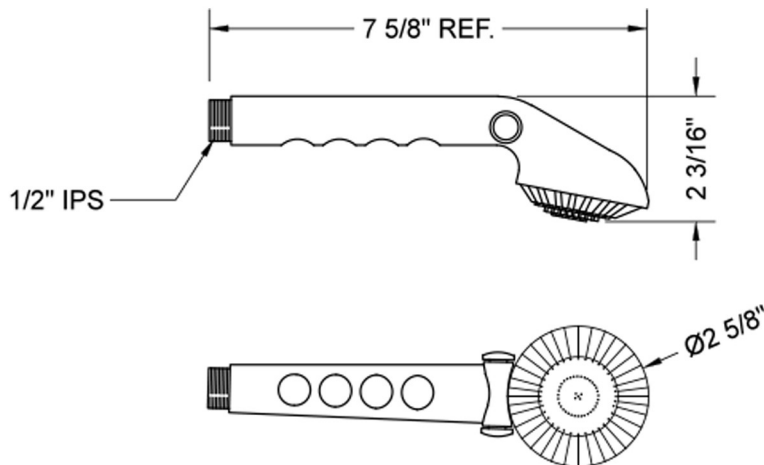

Tivoli T6 Handshower- 1.75 GPM

Model #: T006-1.75-

FEATURES:

- Single function handshower
- 1/2" IPS Male threads
- Light weight design
- Perfect for children, elderly & pets
- Available flow rates: 2.5, 2.0, 1.75 & 1.5 GPM

AVAILABLE FINISHES:

White (WH)

SPECIFICATION DRAWING:

SPRAY PATTERNS: