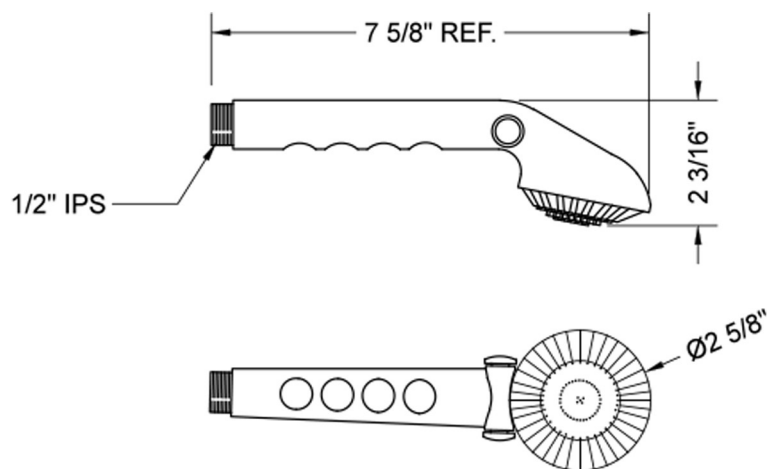

Tivoli T6 Handshower

Model #: T006-

FEATURES:

- Single function handshower
- 1/2" IPS Male threads
- Light weight design
- Perfect for children, elderly & pets
- Available flow rates: 2.5, 2.0, 1.75 & 1.5 GPM

AVAILABLE FINISHES:

White (WH)

SPECIFICATION DRAWING:

SPRAY PATTERNS:

COMPLIANCES:

Complies with: ASME A112.18.1-2012/CSA B125.1-12