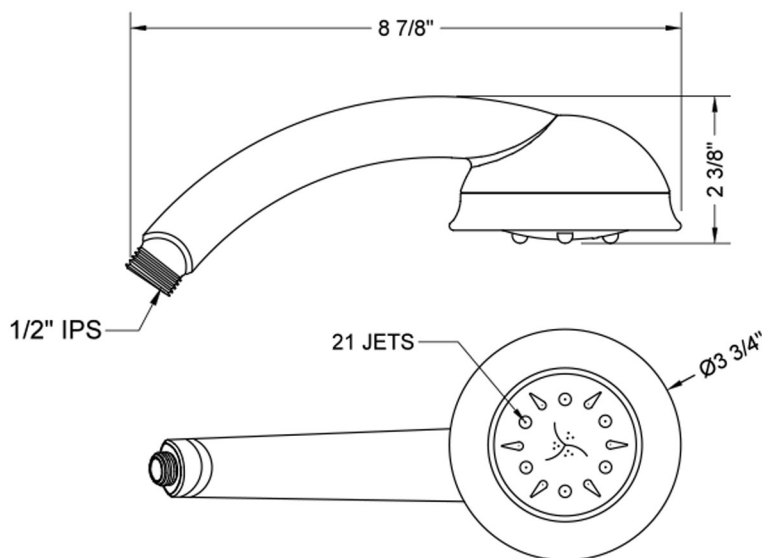

Ambra Handshower- 1.75 GPM

Model #: S488-1.75-

FEATURES:

- 5 function handshower
- 1/2" IPS Male threads
- Light weight
- Comfortable ergonomic design
- Available flow rates: 2.5, 2.0, 1.75, 1.5 GPM
- 2.0 GPM—WaterSense approved

SPECIFICATION DRAWING:

SPRAY PATTERNS: