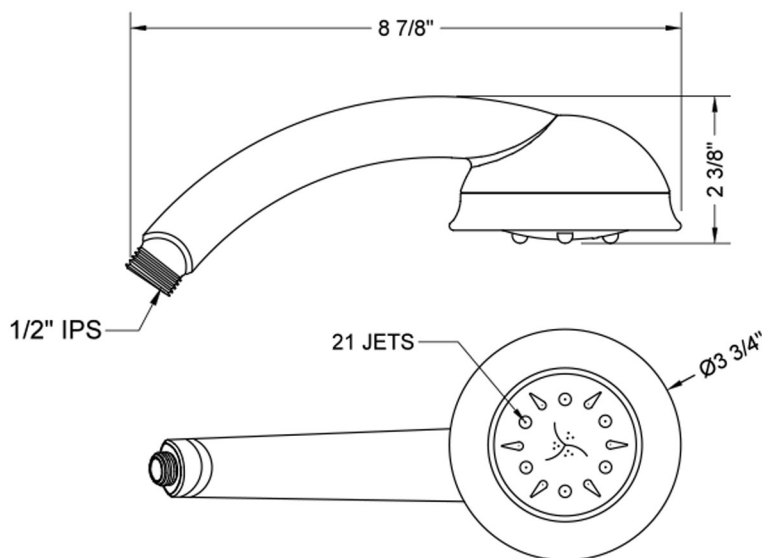

Ambra Handshower- 1.5 GPM

Model #: S488-1.5-

FEATURES:

- 5 function handshower
- 1/2" IPS Male threads
- Light weight
- Comfortable ergonomic design
- Available flow rates: 2.5, 2.0, 1.75, 1.5 GPM
- 2.0 GPM—WaterSense approved

SPECIFICATION DRAWING:

SPRAY PATTERNS: