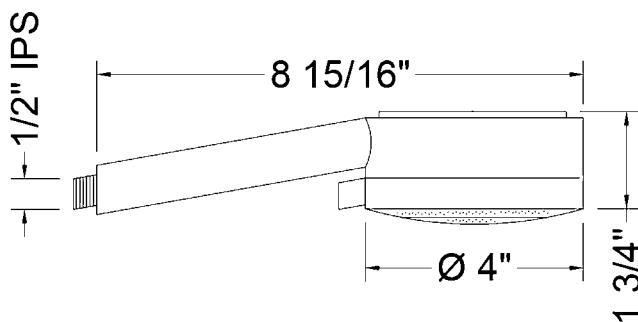

Kiera Handshower- 1.75 GPM

Model #: S482-1.75-

FEATURES:

- 3 function handshower with 4" face
- 1/2" IPS male threads
- Tab on adjusting ring allows for easy adjustment of functions
- Contemporary design
- Available flow rates: 2.5, 2.0, 1.75 & 1.5 GPM

SPECIFICATION DRAWING:

SPRAY PATTERNS: