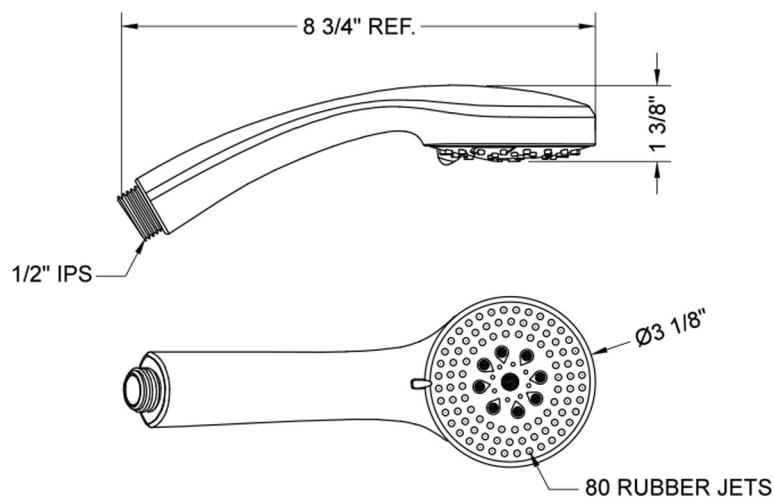

SHOWERALL® 4 Function Handshower with JX7® Technology - 2.0 GPM

Model #: S463-2.0-

FEATURES:

- 4 function handshower with pause control to conserve water
- 3 1/8" Face
- 1/2" IPS male threads
- Pause control is not a positive shut-off
- 2.0 GPM—WaterSense approved
- Available flow rates: 2.5, 2.0, 1.75 & 1.5 GPM
- JX7® Technology

AVAILABLE FINISHES:

Polished Chrome (PCH) Satin Nickel (SN)

SPECIFICATION DRAWING:

SPRAY PATTERNS:

COMPLIANCES:

CEC

Complies with: ASME A112.18.1-2012/CSA B125.1-12