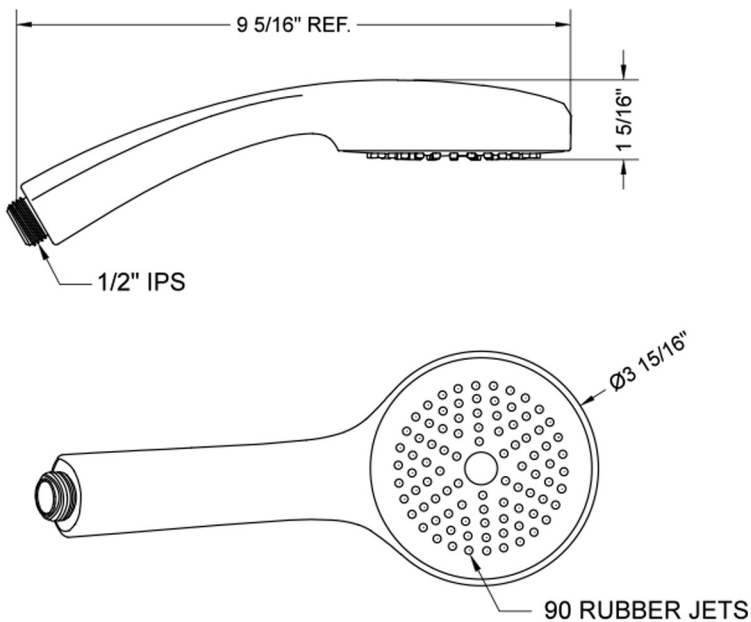

SHOWERALL® Single Function Handshower with JX7® Technology- 1.75 GPM

Model #: S462-1.75-

JACLO
Confidence from start to finish.™

FEATURES:

- Single function handshower with 4" face
- 1/2" IPS male threads
- 2.0 GPM—WaterSense approved
- Available flow rates: 2.5, 2.0, 1.75 & 1.5 GPM
- JX7® Technology

AVAILABLE FINISHES:

Polished Chrome (PCH) Satin Nickel (SN) Matte Black (MBK)

SPECIFICATION DRAWING:

SPRAY PATTERNS: