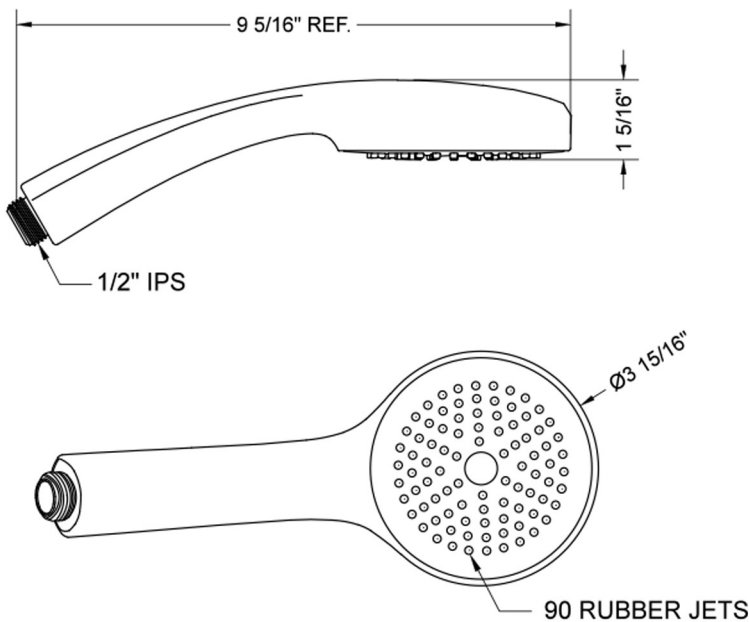

SHOWERALL® Single Function Handshower with JX7® Technology - 1.5 GPM

Model #: S462-1.5-

FEATURES:

- Single function handshower with 4" face
- 1/2" IPS male threads
- 2.0 GPM—WaterSense approved
- Available flow rates: 2.5, 2.0, 1.75 & 1.5 GPM
- JX7® Technology

AVAILABLE FINISHES:

Polished Chrome (PCH) Satin Nickel (SN) Matte Black (MBK)

SPECIFICATION DRAWING:

SPRAY PATTERNS: