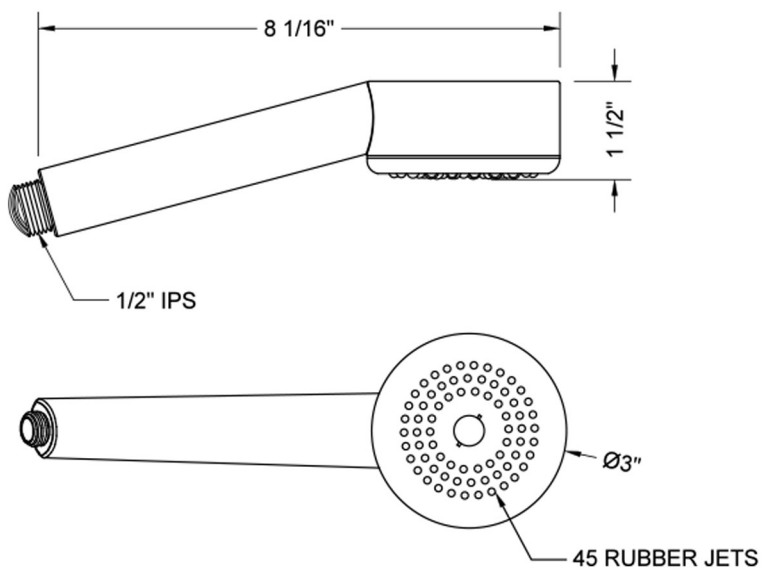

Cylindrica 1 Handshower- 1.75 GPM

Model #: S461-1.75-

FEATURES:

- Single function handshower with 3" face
- 1/2" IPS male threads
- Contemporary design
- Available flow rates: 2.5, 2.0, 1.75 & 1.5 GPM
- 2.0 GPM—WaterSense approved

SPECIFICATION DRAWING:

SPRAY PATTERNS: