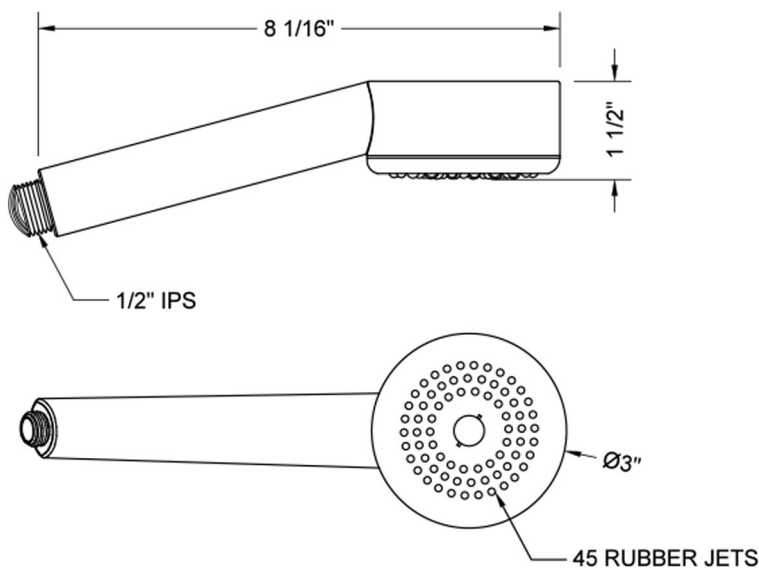

Cylindrica 1 Handshower- 1.5 GPM

Model #: S461-1.5-

FEATURES:

- Single function handshower with 3" face
- 1/2" IPS male threads
- Contemporary design
- Available flow rates: 2.5, 2.0, 1.75 & 1.5 GPM
- 2.0 GPM—WaterSense approved

SPECIFICATION DRAWING:

SPRAY PATTERNS: