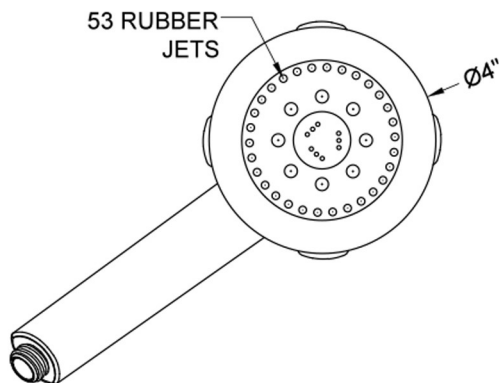

SPECIFICATION DRAWING: