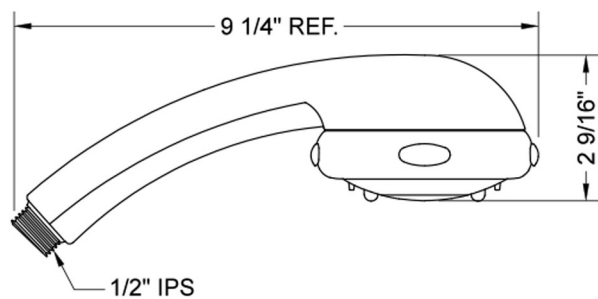

SPECIFICATION DRAWING: