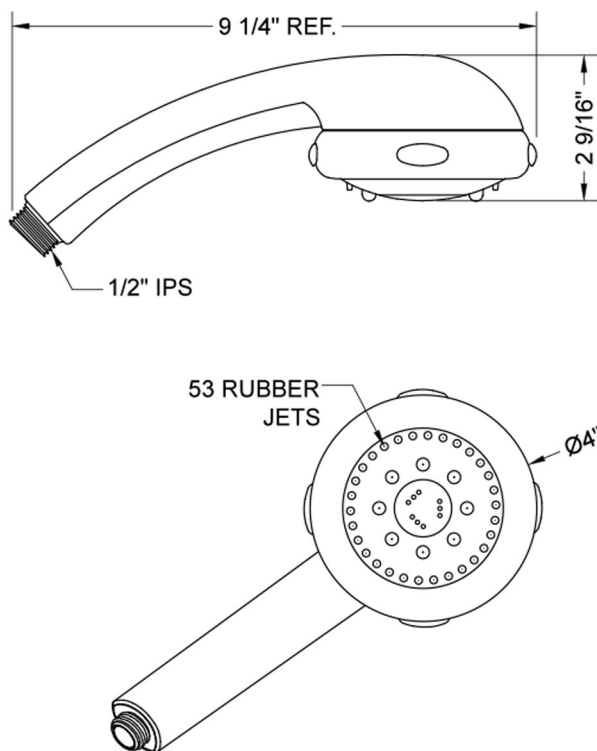

Frescia II Handshower- 1.75 GPM

Model #: S439-1.75-

FEATURES:

- 4 function handshower with 4" face
- 1/2" IPS male threads
- Rubber tabs on adjusting ring for easy grip, no slip adjustment of functions
- Available flow rates: 2.5, 2.0, 1.75 & 1.5 GPM

SPECIFICATION DRAWING:

SPRAY PATTERNS: