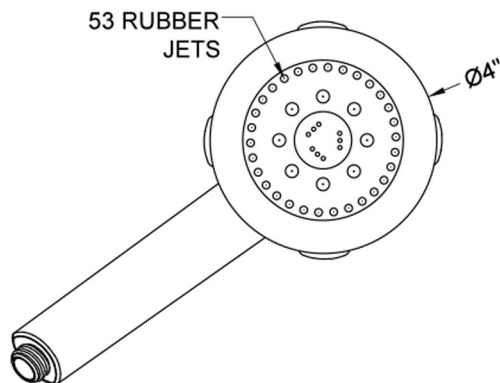

SPECIFICATION DRAWING: