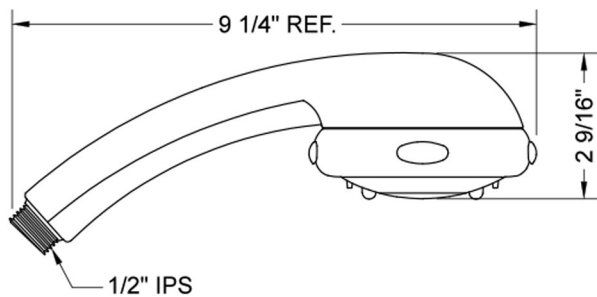

SPECIFICATION DRAWING: