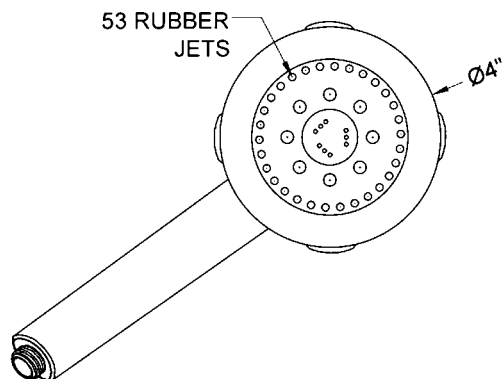

Frescia Handshower- 1.75 GPM

Model #: S438-1.75-

FEATURES:

- 4 function handshower with 4" face
- 1/2" IPS male threads
- Rubber tabs on adjusting ring for easy grip, no slip adjustment of functions
- Available flow rates: 2.5, 2.0, 1.75 & 1.5 GPM

SPECIFICATION DRAWING:

SPRAY PATTERNS: