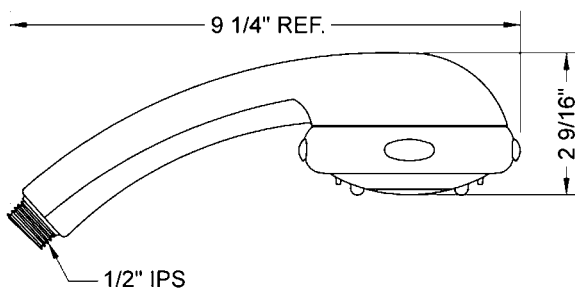

SPECIFICATION DRAWING: