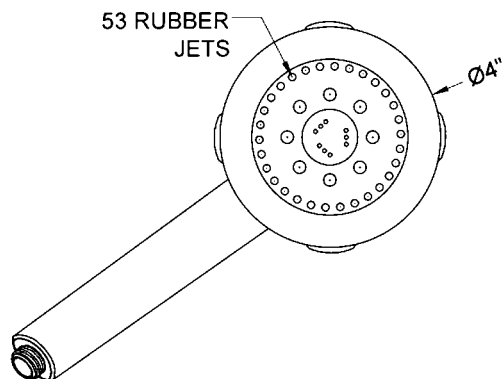

Frescia Handshower- 1.5 GPM

Model #: S438-1.5-

FEATURES:

- 4 function handshower with 4" face
- 1/2" IPS male threads
- Rubber tabs on adjusting ring for easy grip, no slip adjustment of functions
- Available flow rates: 2.5, 2.0, 1.75 & 1.5 GPM

SPECIFICATION DRAWING:

SPRAY PATTERNS: