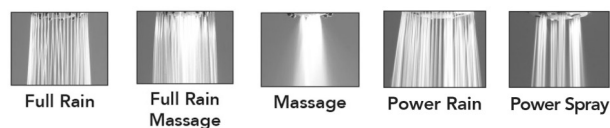

SPRAY PATTERNS:

COMPLIANCES:

CEC

Complies with: ASME A112.18.1-2012/CSA B125.1-12