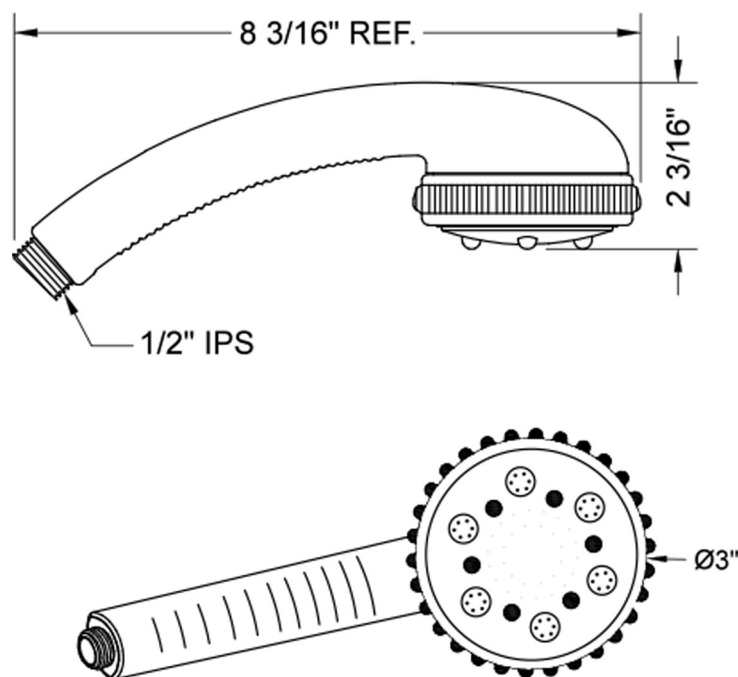

Leticia Handshower- 2.0 GPM

Model #: S429-2.0-

FEATURES:

- 5 function handshower with 3" face
- ½" IPS male threads
- Rubber ring for easy grip, no slip adjustment of functions
- Comfortable ergonomic design
- IDEAL FOR LOW WATER PRESSURE

AVAILABLE FINISHES:

Polished Chrome (PCH)	Satin Chrome (SC)	Bronze Umber (BU)
Satin Nickel (SN)	Pewter (PEW)	Caramel Bronze (CB)
Polished Nickel (PN)	Antique Brass (AB)	Antique Copper (ACU)
Oil-Rubbed Bronze (ORB)	Polished Brass (PB)	Polished Copper (PCU)
Vintage Bronze (VB)	Satin Brass (SB)	Matte Black (MBK)
Satin Gold (SG)	Polished Gold (PG)	Black Nickel (BKN)
Satin Cooper (SCU)	Graphite (GPH)	

SPECIFICATION DRAWING:

SPRAY PATTERNS:

COMPLIANCES:

CEC

Complies with: ASME A112.18.1-2012/CSA B125.1-12