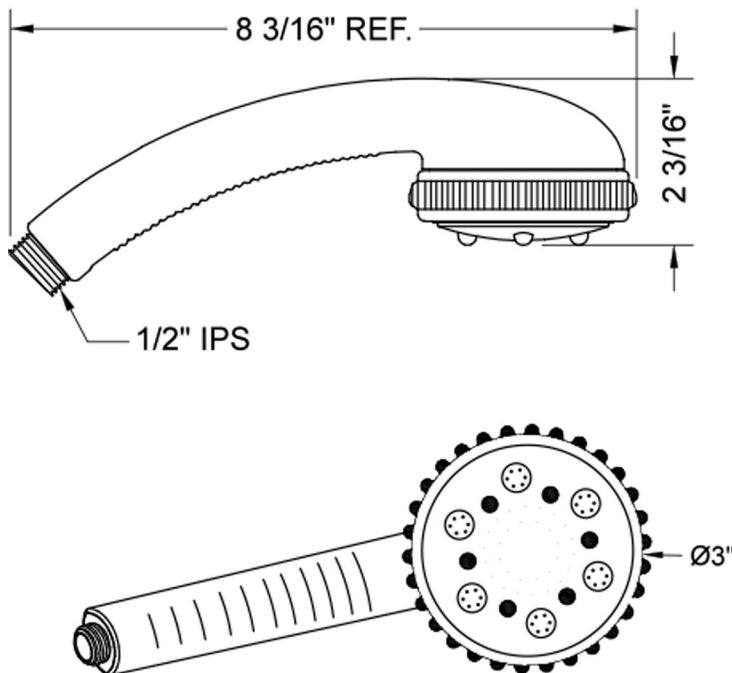

Leticia Handshower- 1.75 GPM

Model #: S429-1.75-

**FEATURES:**

- 5 function handshower with 3" face
- ½" IPS male threads
- Rubber ring for easy grip, no slip adjustment of functions
- Comfortable ergonomic design
- IDEAL FOR LOW WATER PRESSURE

**SPECIFICATION DRAWING:**

**SPRAY PATTERNS:**