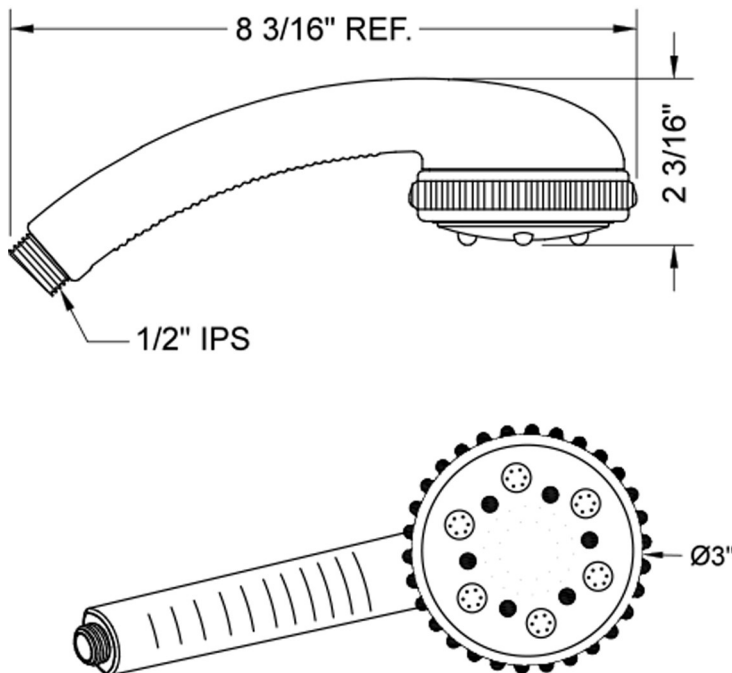

Leticia Handshower- 1.5 GPM

Model #: S429-1.5-

FEATURES:

- 5 function handshower
- ½" Male threads
- Rubber ring for easy grip, no slip adjustment of functions
- Comfortable ergonomic design
- IDEAL FOR LOW WATER PRESSURE

SPECIFICATION DRAWING:

SPRAY PATTERNS: