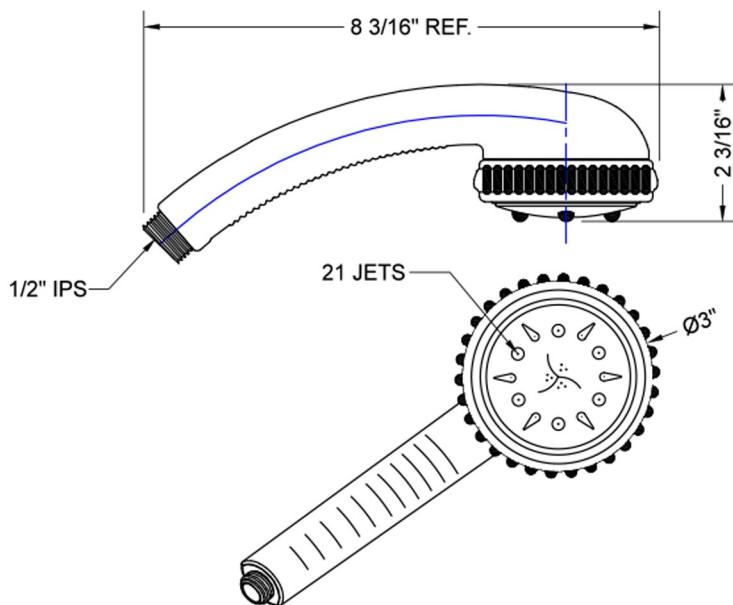

SPECIFICATION DRAWING: