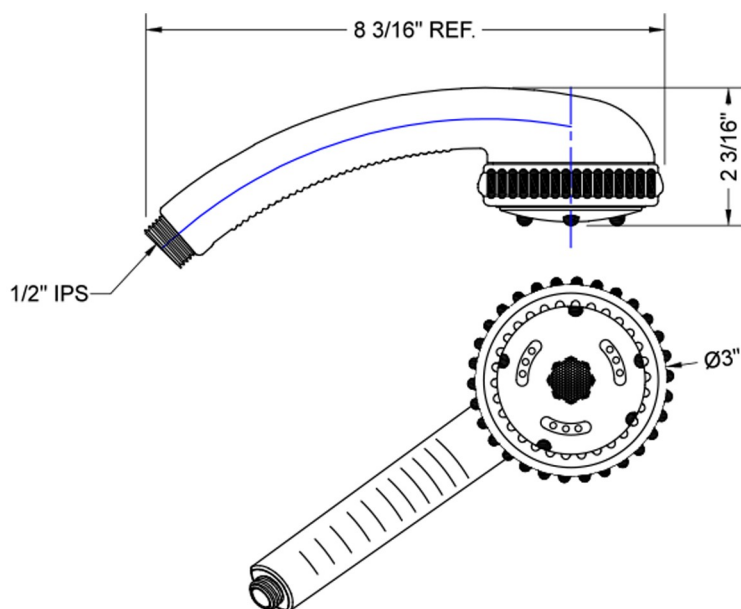

SPECIFICATION DRAWING: