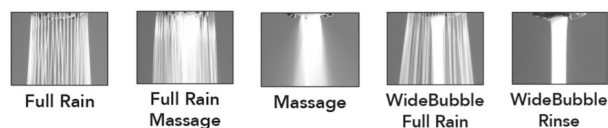

SPRAY PATTERNS:

COMPLIANCES:

Complies with: ASME A112.18.1-2012/CSA B125.1-12