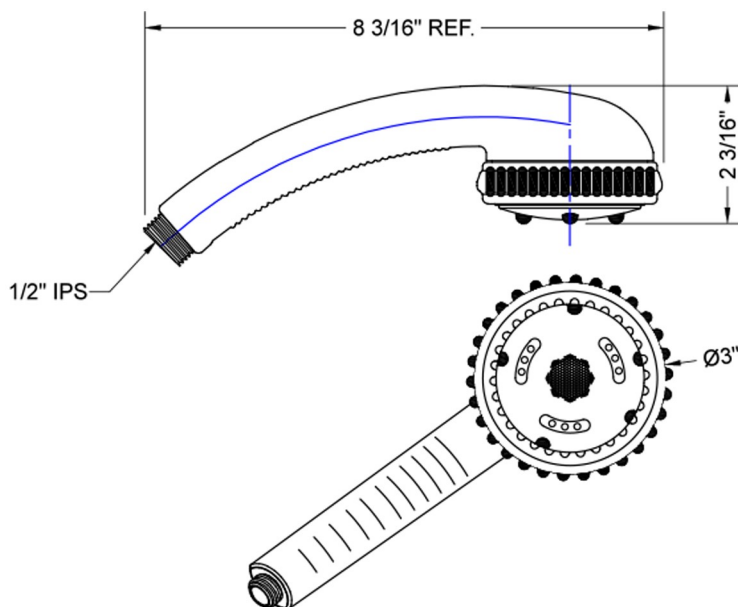

Sensation Handshower- 1.5 GPM

Model #: S427-1.5-

FEATURES:

- 5 function handshower
- 1/2" Male threads
- Rubber ring for easy grip, no slip adjustment of functions
- Soft wide bubble aerating rinse great for children & the elderly
- Comfortable ergonomic design

SPECIFICATION DRAWING:

SPRAY PATTERNS: