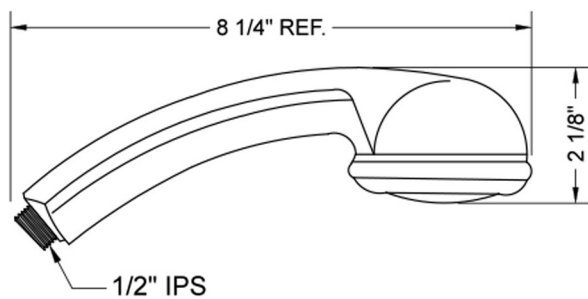

Sierra Handshower- 1.5 GPM

Model #: S423-1.5-

FEATURES:

- 3 function handshower
- 1/2" Male threads
- Rubber ring for easy grip, no-slip adjustment of functions
- Comfortable ergonomic design
- Not available in: EB, SDB, TB, WH

SPECIFICATION DRAWING:

SPRAY PATTERNS: