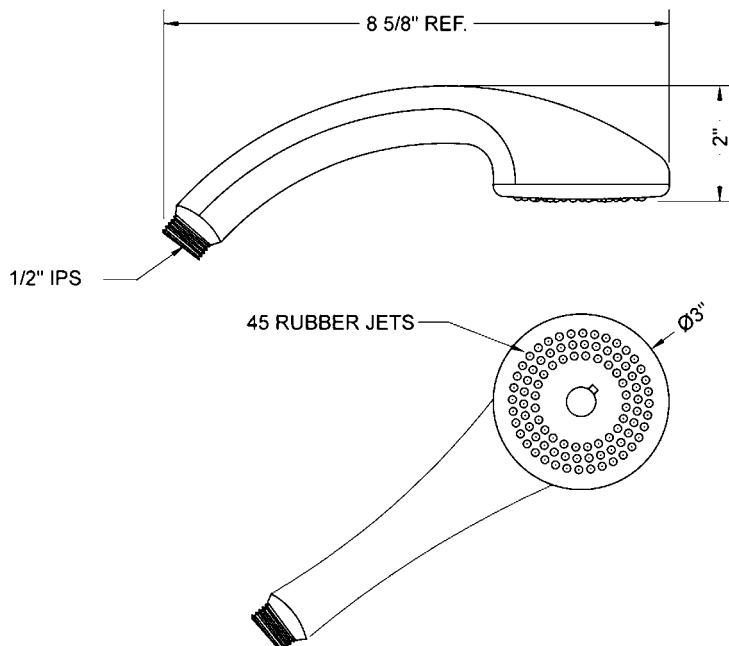

Maya Handshower - 2.0 GPM

Model #: S421-2.0-

FEATURES:

- Single function handshower with 3" face
- 1/2" IPS male threads
- Comfortable ergonomic design
- Available flow rates: 2.5, 2.0, 1.75, & 1.5 GPM

AVAILABLE FINISHES:

SPECIFICATION DRAWING:

SPRAY PATTERNS:

COMPLIANCES:

CEC

Complies with: ASME A112.18.1-2012/CSA B125.1-12